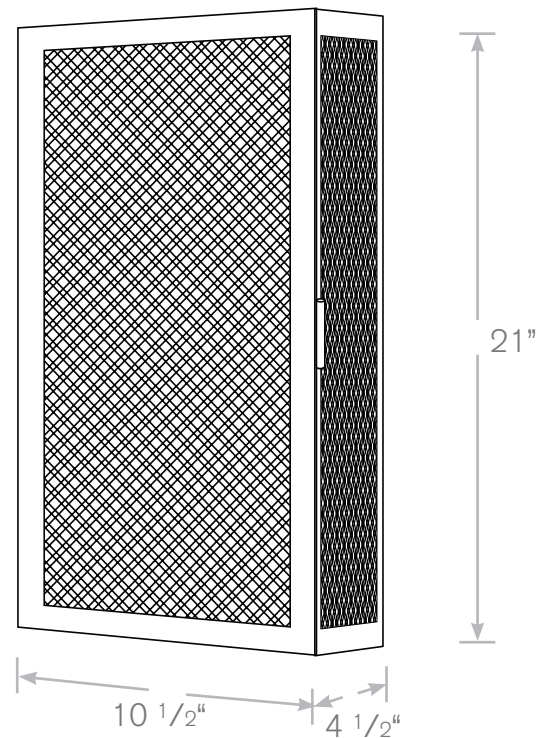

## TOP-LN-1380-B

## Lantern Lights

<b>Model:</b>	TOP-LN-1380-B
<b>Shown:</b>	Obsidian Black
<b>Material:</b>	Steel Construction
<b>Finish:</b>	High Heat Primes / Powdercoat
<b>Size:</b>	21"H x 10.5"W x 4.5" Ext.
<b>Glass:</b>	Clear Seedy Behind Mesh Screen
<b>Electrical:</b>	120V
<b>Lamp:</b>	Twin Socket Up/Down Medium Base