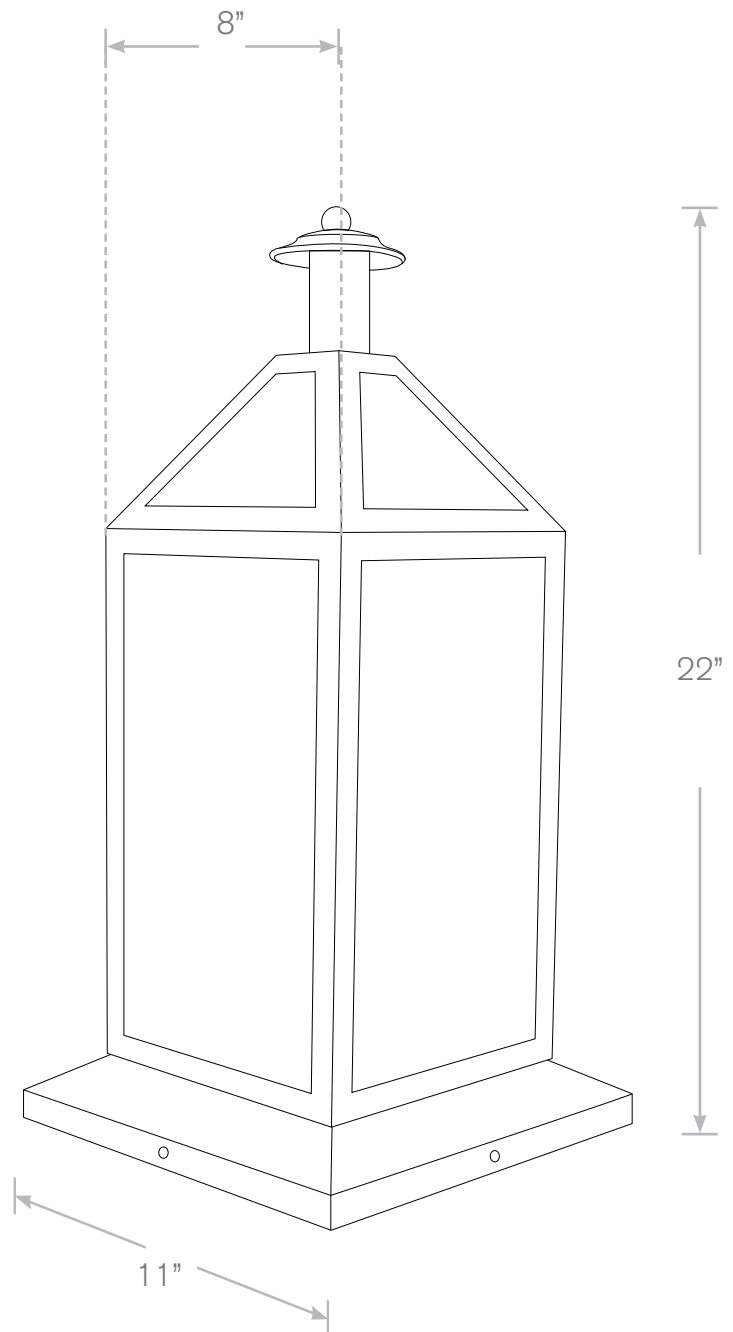

TOP-LN-1198B

Lantern Lights

- Model:** TOP-LN-1198B
Shown: Black/Clear Seedy
Material: Solid Brass
Finish: Specify
Glass: Specify
Lamp: 3 Light Candelabra
Electrical: 12V or 120V
Mounting: Column

ALL FINISHES & LED AVAILABLE!