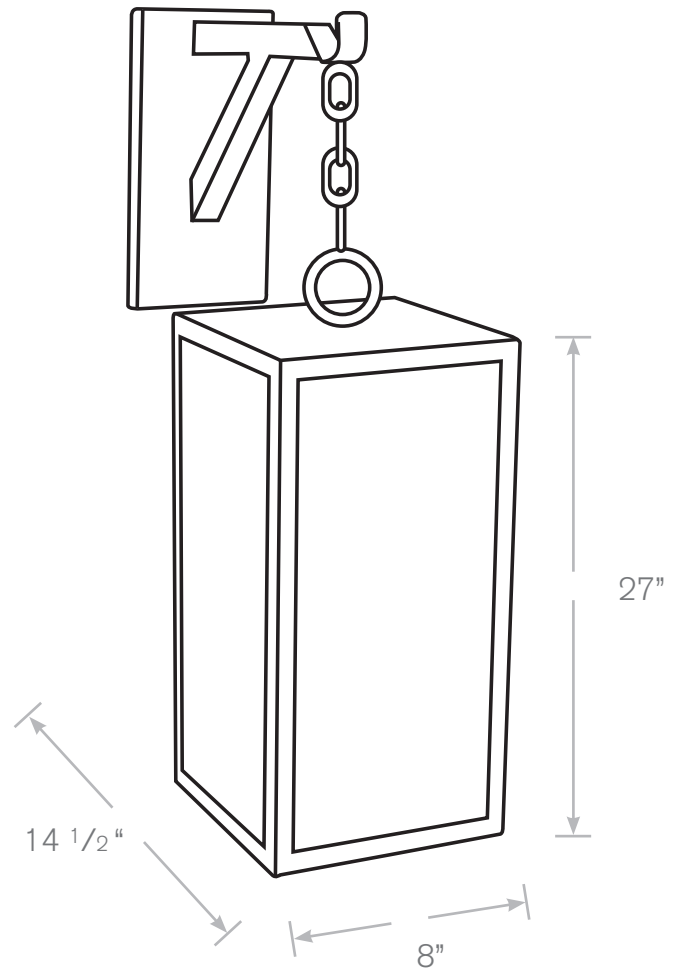

11398 Knott Street
Garden Grove, CA 92841
(877) 867-5596
Fax: (949) 258-5390
www.toplightsinc.com

SPECIFICATION SHEET

TOP-LN-1100-BLK-CS

Lantern Lights

- Model:** TOP-LN-1100-BLK-CS
- Material:** Brass
- Finish:** Specify
- Electrical:** 12V or 120V
- Lamp:** Medium Base
- Mounting:** Surface

ALL FINISHES AVAILABLE! Electrical For All: 12 Volt or 120 Volt