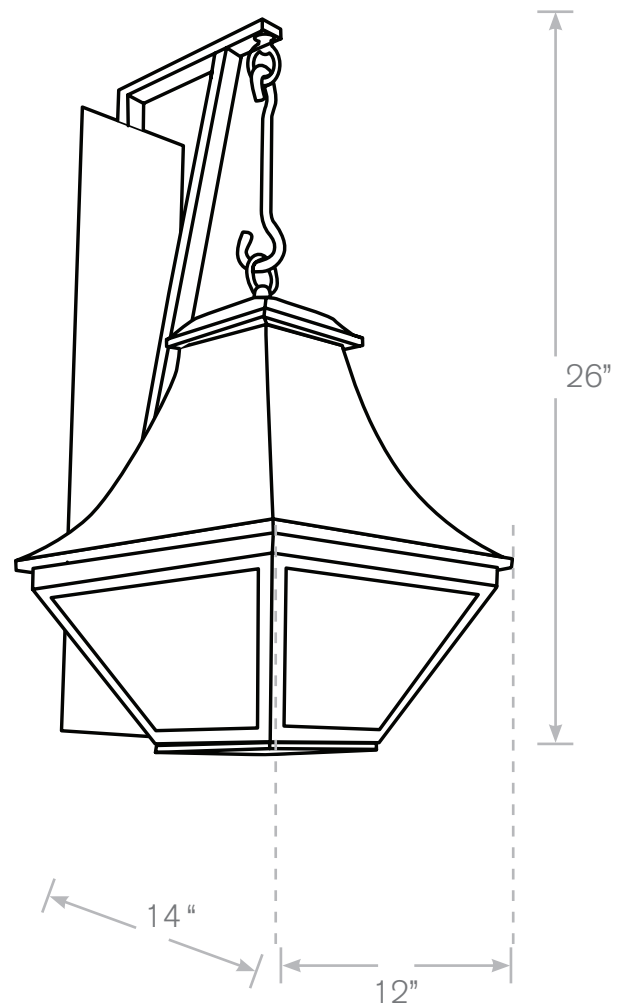

11398 Knott Street
Garden Grove, CA 92841
(877) 867-5596
Fax: (949) 258-5390
www.toplightsinc.com

SPECIFICATION SHEET

TOP-LN-1096-BR-W

Lantern Lights

- Model:** TOP-LN-1096-BR-W
- Material:** Brass
- Finish:** Specify
- Electrical:** 12V or 120V
- Lamp:** Medium Base
- Mounting:** Surface