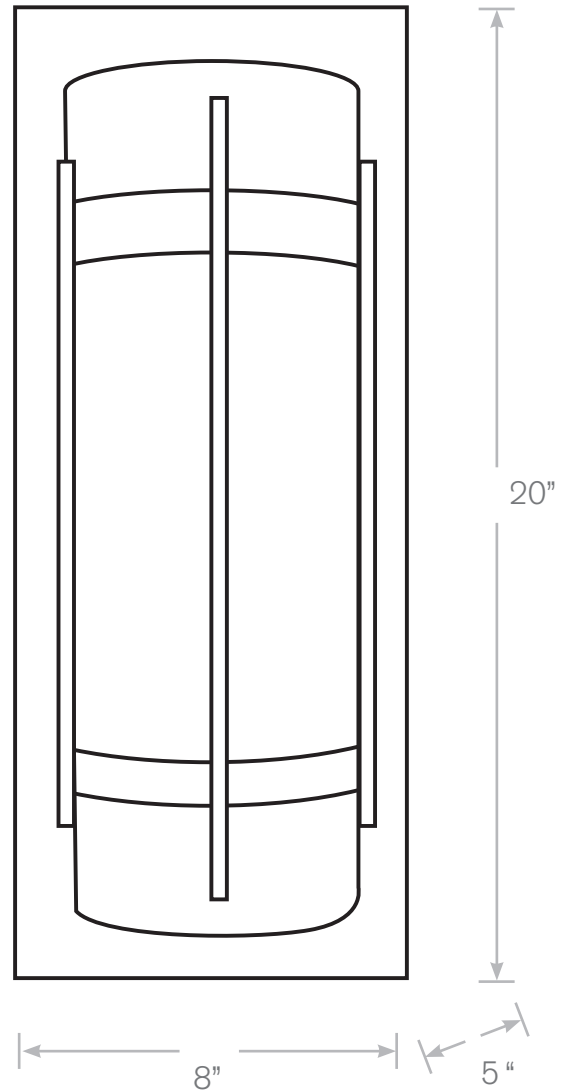

11398 Knott Street
Garden Grove, CA 92841
(877) 867-5596
Fax: (949) 258-5390
www.toplightsinc.com

SPECIFICATION SHEET

TOP-LN-1090-SIL-WA

Lantern Lights

- Model:** TOP-LN-1090-SIL-WA
Material: Brass
Finish: Specify
Electrical: 12V or 120V
Lamp: (2) Medium Base
Mounting: Surface

ALL FINISHES AVAILABLE! Electrical For All: 12 Volt or 120 Volt