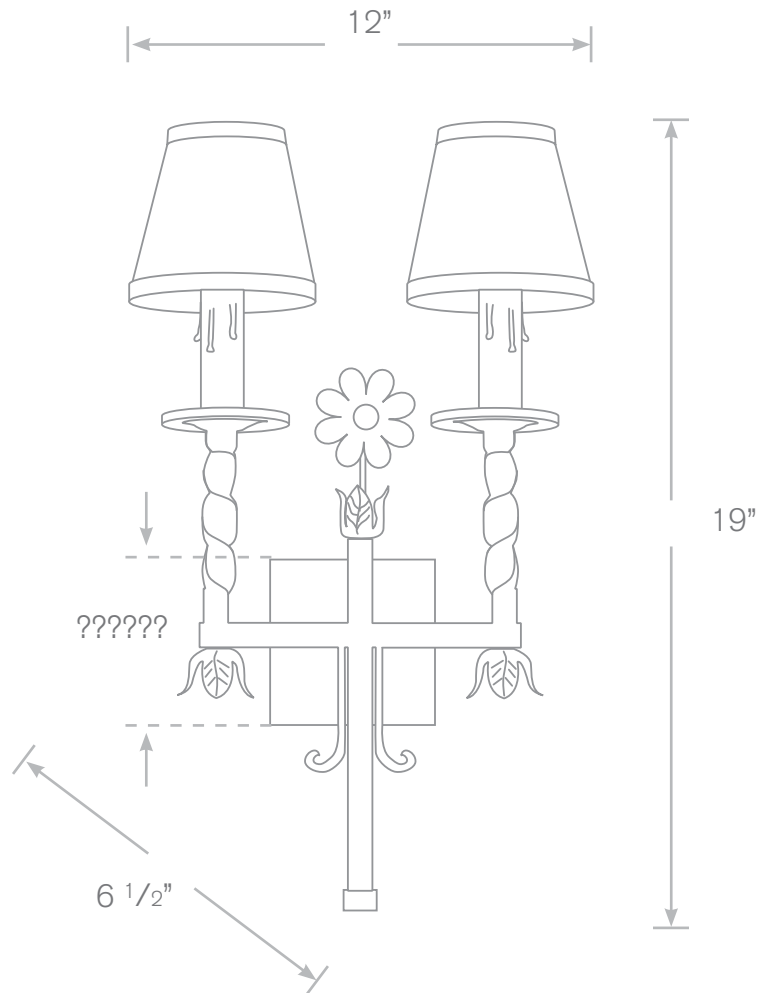

TOP-LN-1010-BLK

Lantern Lights

- Model:** TOP-LN-1010-BLK
- Material:** Steel
- Finish:** Specify
- Electrical:** 12V or 120V
- Lamp:** (2) Light Candelabra
- Mounting:** Wall

ALL FINISHES AVAILABLE! Electrical For All: 12 Volt or 120 Volt

Column Mounts, Scroll Mounts, Flushmounts, Hanging Units & Custom Sizes Available For All Models.