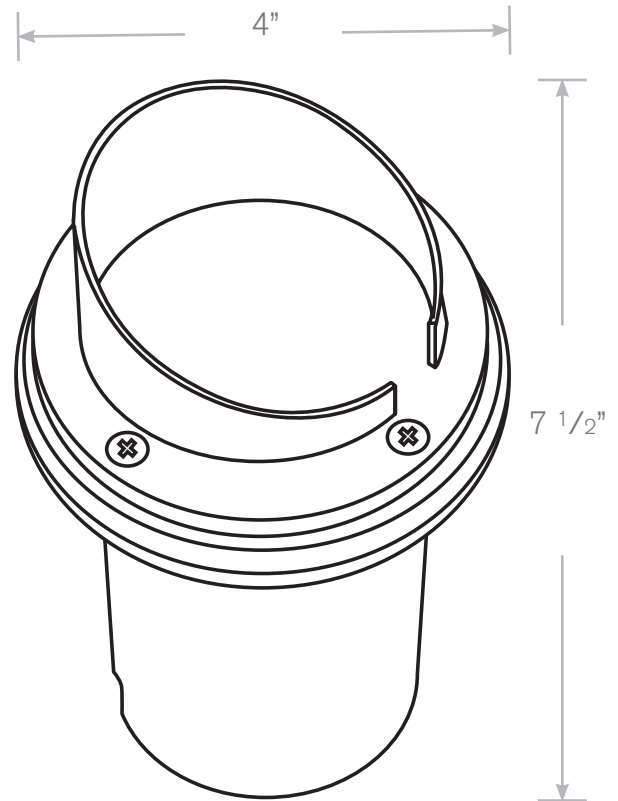

11398 Knott Street
Garden Grove, CA 92841
(877) 867-5596
Fax: (949) 258-5390
www.toplightsinc.com

SPECIFICATION SHEET

TOP-IG-148

In Ground Lights

- Model:** TOP-IG-148
- Material:** Solid Brass (Face)
- Finish:** Matte Bronze
- Electrical:** 12V
- Lamp:** MR16
- Mounting:** In-Ground