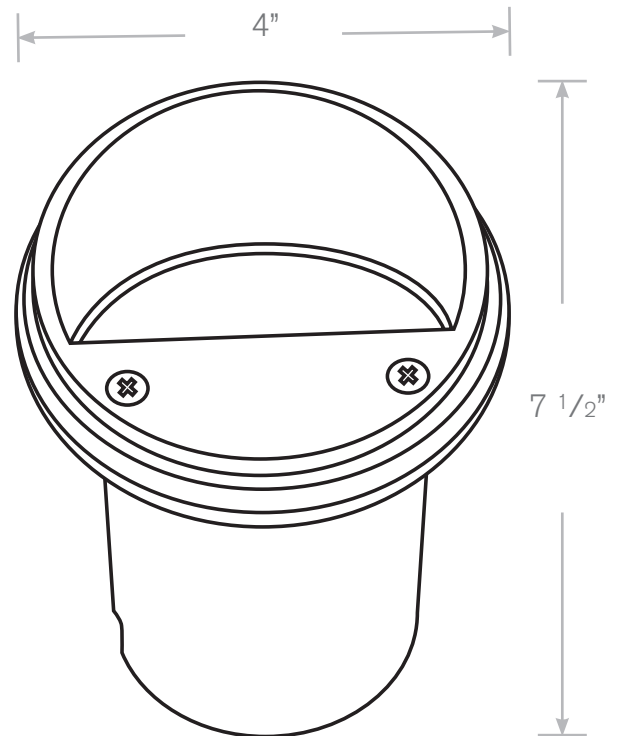

TOP-IG-146

In Ground Lights

Model:	TOP-IG-146
Material:	Solid Brass (Face)
Finish:	Matte Bronze
Electrical:	12V
Lamp:	MR16
Mounting:	In-Ground

ALL FINISHES & LED AVAILABLE!