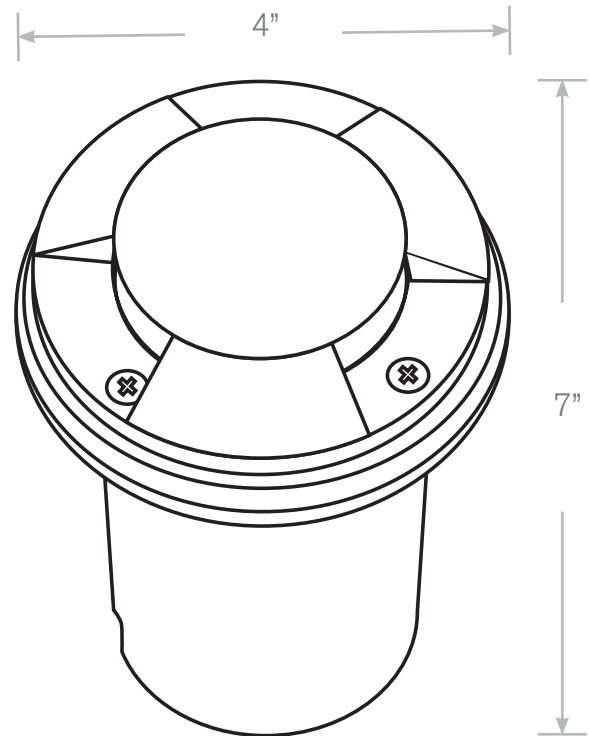

TOP-IG-144

In Ground Lights

Model:	TOP-IG-144
Material:	Solid Brass (Face)
Finish:	Matte Bronze
Electrical:	12V
Lamp:	MR16
Mounting:	In-Ground

ALL FINISHES & LED AVAILABLE!