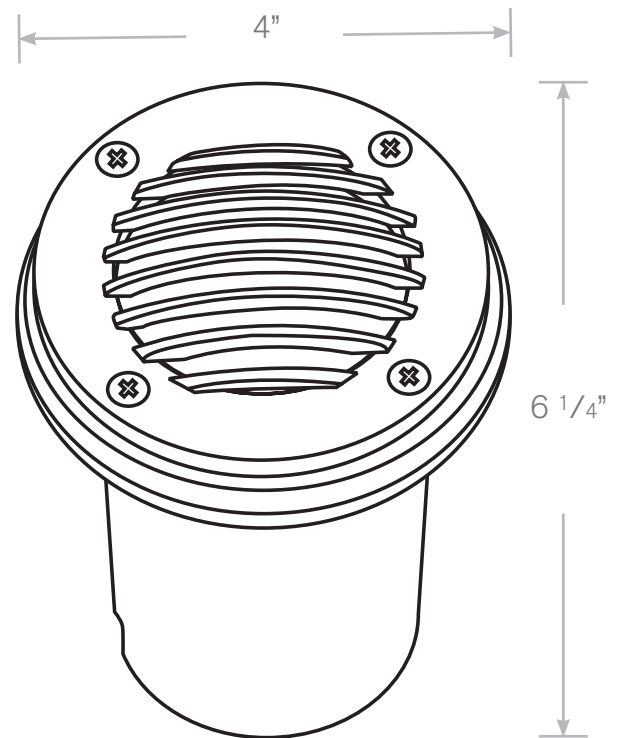

TOP-IG-142

In Ground Lights

- Model:** TOP-IG-142
Material: Solid Brass (Face)
Finish: Matte Bronze
Electrical: 12V
Lamp: MR16
Mounting: In-Ground
Option: Stainless
Model: TOP-IG-143

ALL FINISHES & LED AVAILABLE!