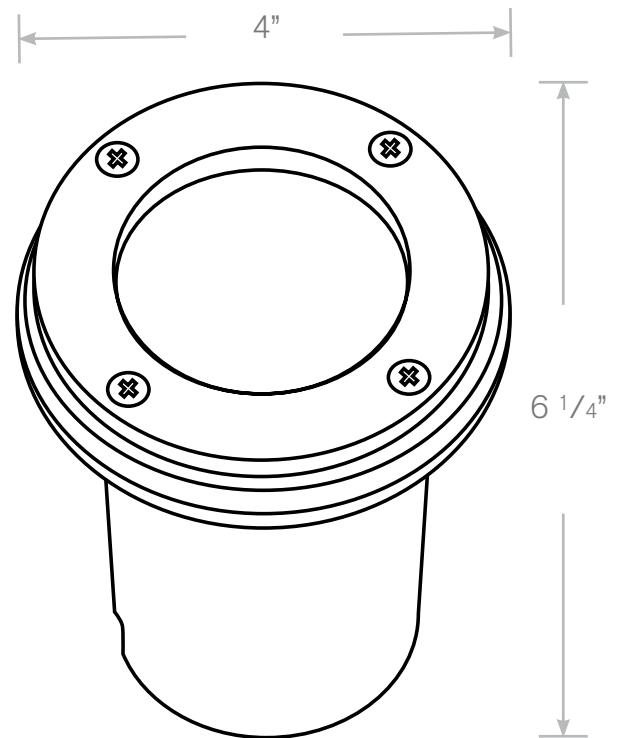

TOP-IG-140

In Ground Lights

- Model:** TOP-IG-140
Material: Composite & Brass
Finish: Matte Bronze
Electrical: 12V
Lamp: MR16
Mounting: In-Ground
Option: Stainless
Model: TOP-IG-141

ALL FINISHES & LED AVAILABLE!