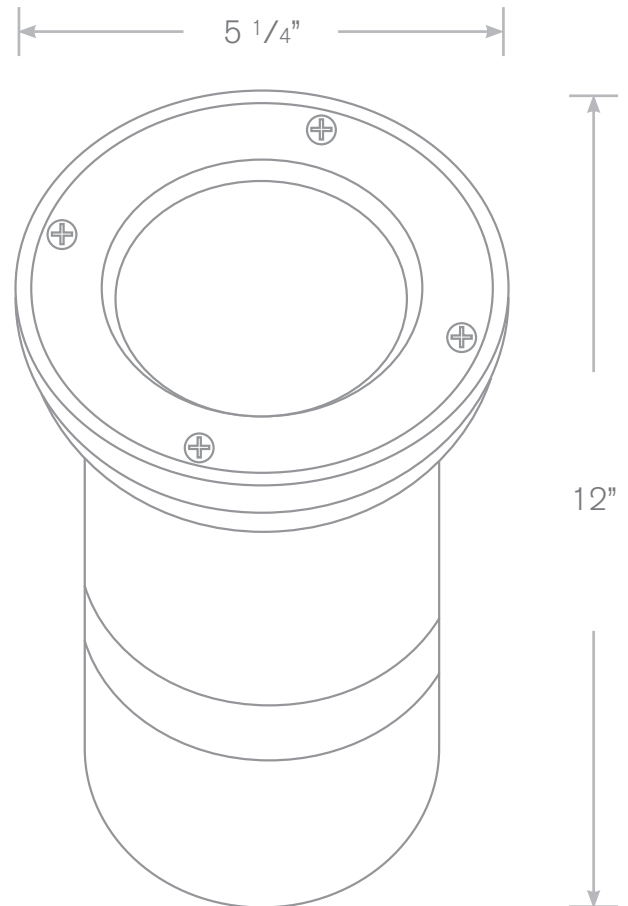

TOP-IG-116

In Ground Lights

Model:	TOP-IG-116
Material:	Brass
Finish:	Specify
Electrical:	12V
Lamp:	MR-16, 50W Max.
Mounting:	In-Ground
Cover:	Flat

ALL FINISHES & LED AVAILABLE!