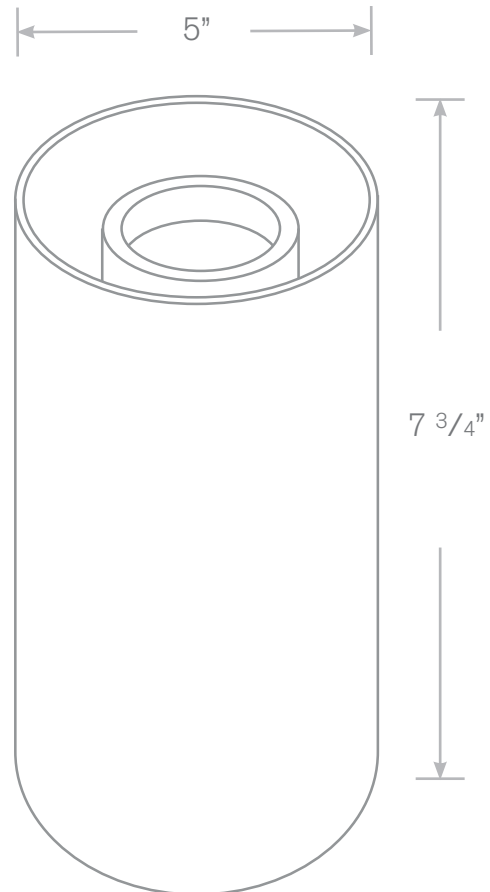

## TOP-IG-106

## In Ground Lights

- Model:** TOP-IG-106  
**Material:** Brass  
**Electrical:** 12V  
**Lamp:** MR-16, 50W Max  
**Mounting:** In-Ground  
**Option:** Flat or Angle Cut  
**LED Option:** Specify

ALL FINISHES & LED AVAILABLE!