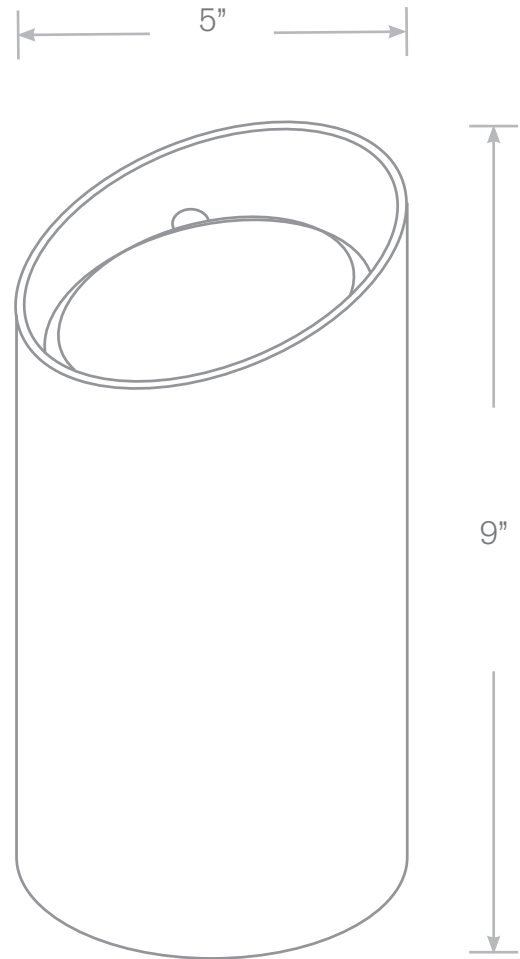

TOP-IG-102

In Ground Lights

- Model:** TOP-IG-102
Material: Brass
Electrical: 12V
Lamp: Par 36, 50W Max.
Mounting: In-Ground
Option: Flat or Angle Cut
LED Option: Specify

ALL FINISHES & LED AVAILABLE!