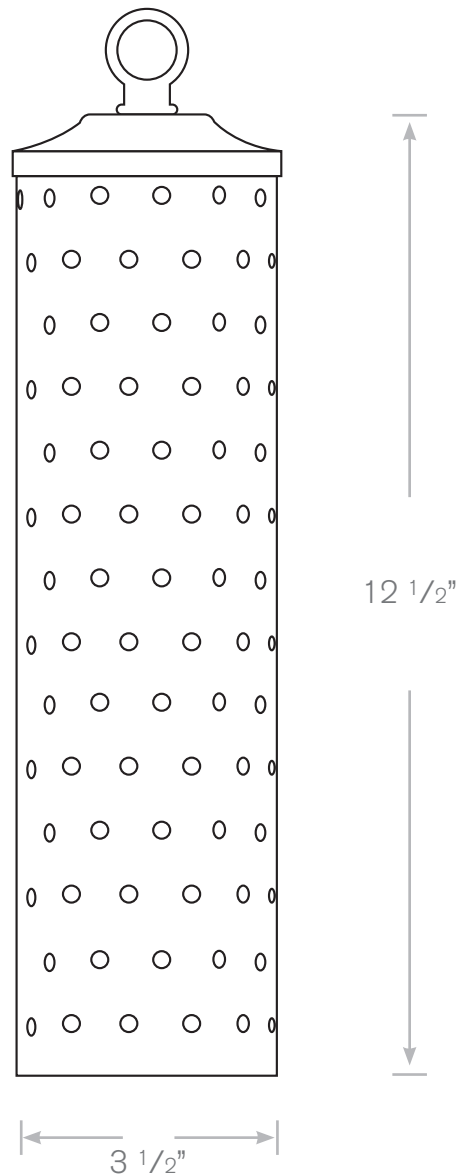

TOP-HL-273-RC

Hanging Light

Model: TOP-HL-273-RC
Material: Brass or Copper
Finish: Specify
Electrical: 12V
Lamp: Single Contact Bayonet
Mounting: Hanging
Option: LED

Model: TOP-HL-272-MBR
Option: Matte Bronze