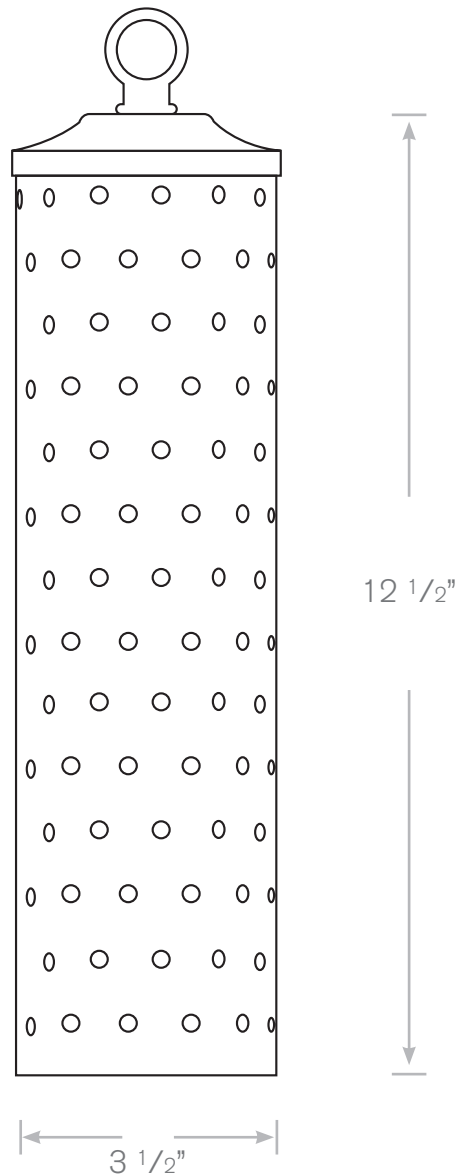

TOP-SL-272-MBR

Hanging Light

Model: TOP-HL-272-MBR
Material: Brass or Copper
Finish: Specify
Electrical: 12V
Lamp: Single Contact Bayonet
Mounting: Hanging
Option: LED

Model: TOP-HL-273-RC
Option: Raw Copper