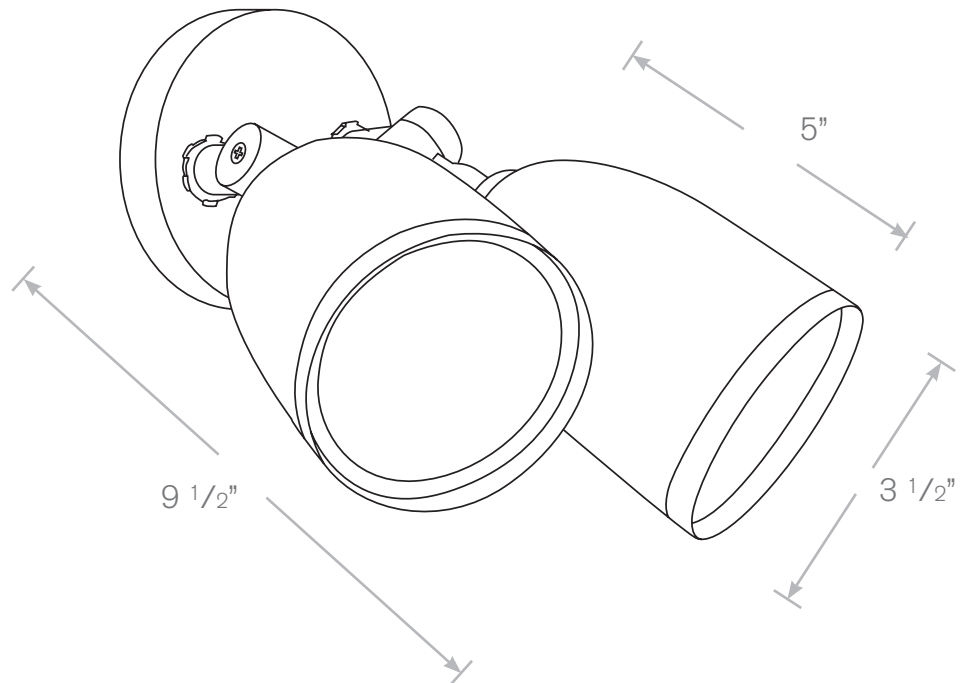

TOP-DL-272

Down Light

- Model:** TOP-DL-272
Material: Brass or Copper
Finish: Specify
Electrical: 12V
Lamp: Par 20
Mounting: Surface
Option: LED

ALL FINISHES & LED AVAILABLE!