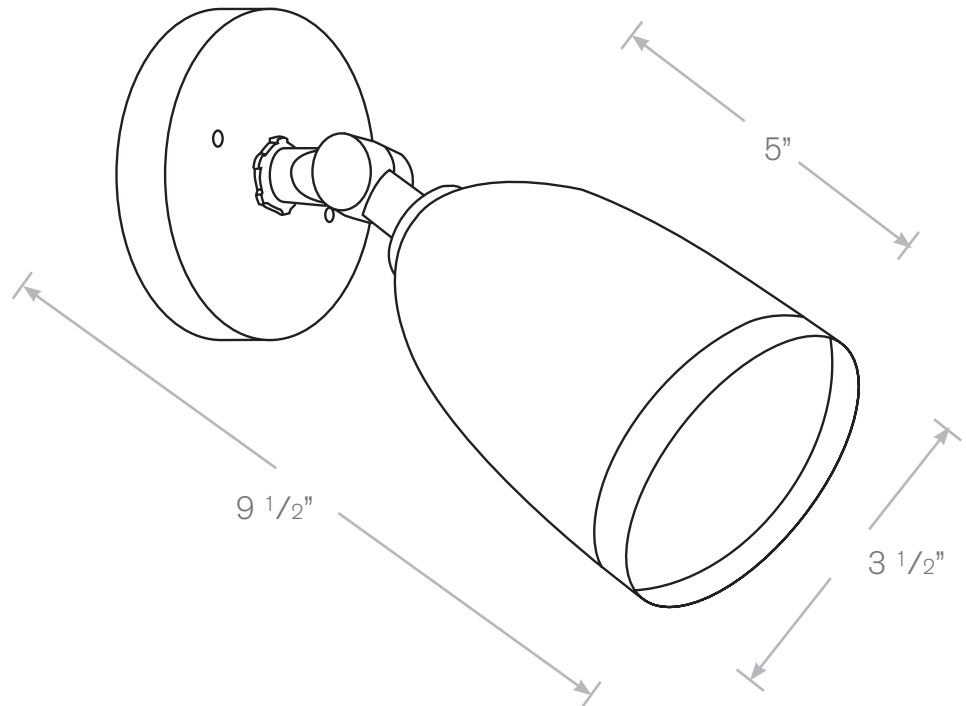

TOP-DL-270

Down Light

- Model:** TOP-DL-270
Material: Brass or Copper
Finish: Specify
Electrical: 120V
Lamp: Par 20
Mounting: Surface
Option: LED

ALL FINISHES & LED AVAILABLE!