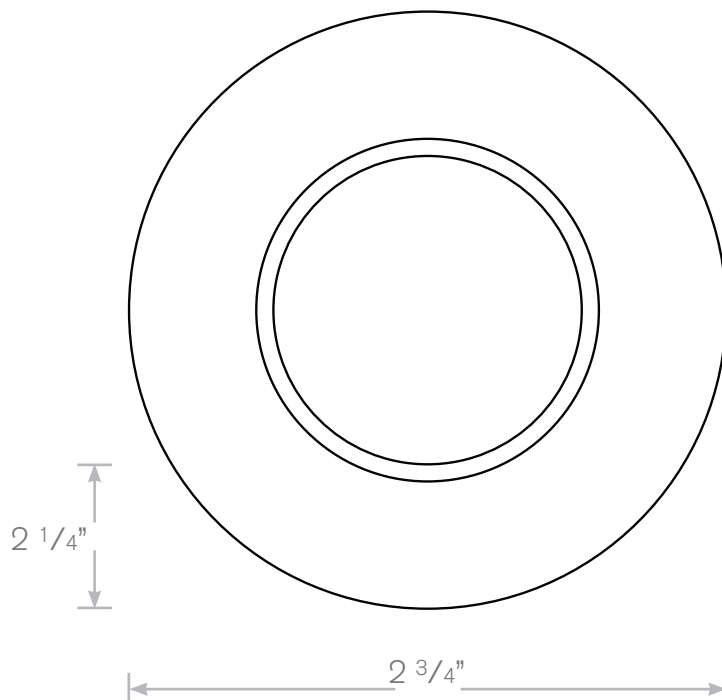

TOP-DL-264

Down Light

- Model:** TOP-DL-264
Material: Brass
Finish: White
Electrical: 12V
Lamp: Double Contact MR-11/Bi-Pin
Mounting: Recessed
Option: LED

ALL FINISHES & LED AVAILABLE!