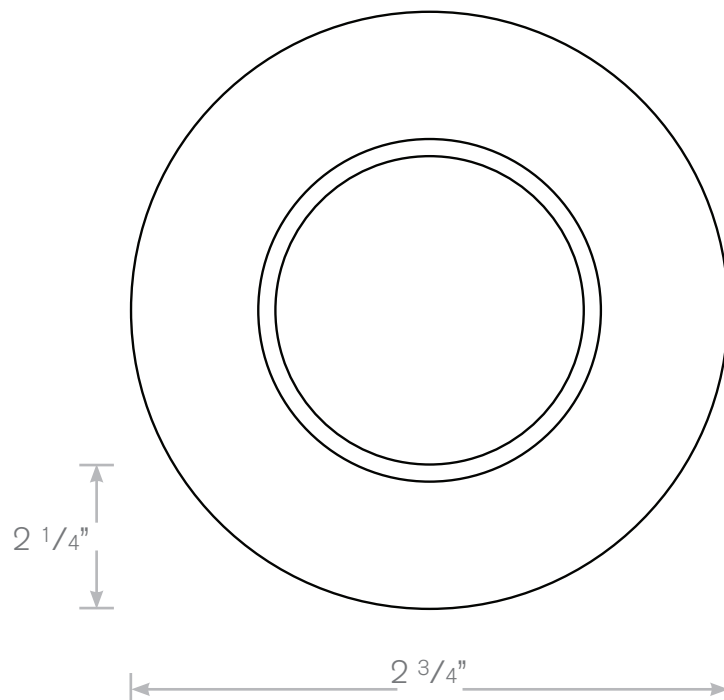

TOP-DL-263

Down Light

- Model:** TOP-DL-263
Material: Brass
Finish: Satin Nickel
Electrical: 12V
Lamp: Double Contact MR-11/Bi-Pin
Mounting: Recessed
Option: LED

ALL FINISHES & LED AVAILABLE!