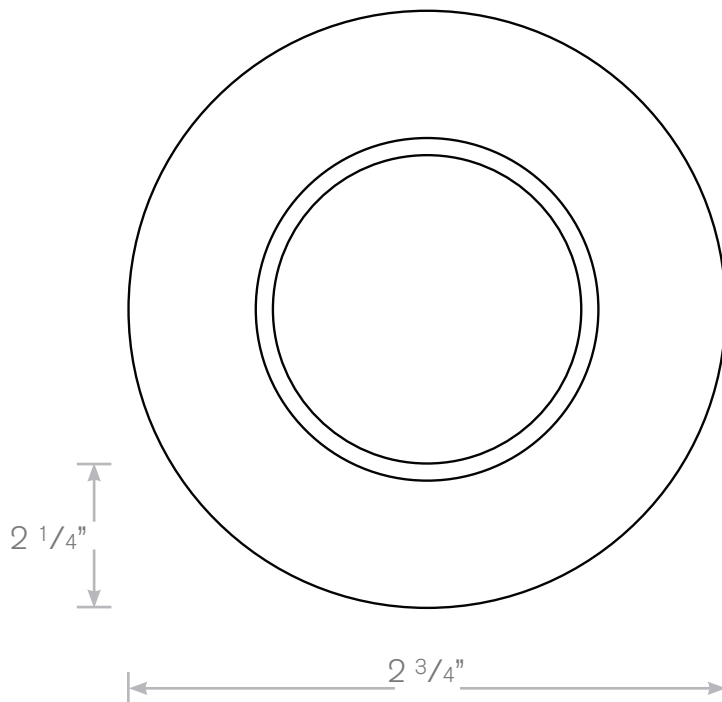

## TOP-DL-262

## Down Light

- Model:** TOP-DL-262  
**Material:** Brass  
**Finish:** Black  
**Electrical:** 12V  
**Lamp:** Double Contact MR-11/Bi-Pin  
**Mounting:** Recessed  
**Option:** LED

ALL FINISHES & LED AVAILABLE!