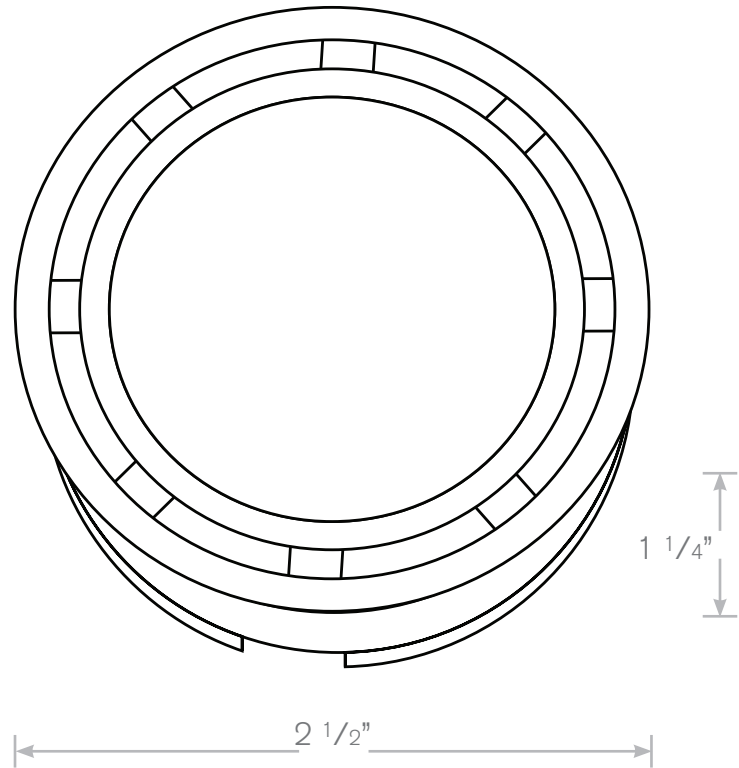

TOP-DL-261

Down Light

- Model:** TOP-DL-261
Material: Composite
Finish: Black & White only
Electrical: 12V
Lamp: Bi-Pin
Mounting: Surface
Option: LED

ALL FINISHES & LED AVAILABLE!