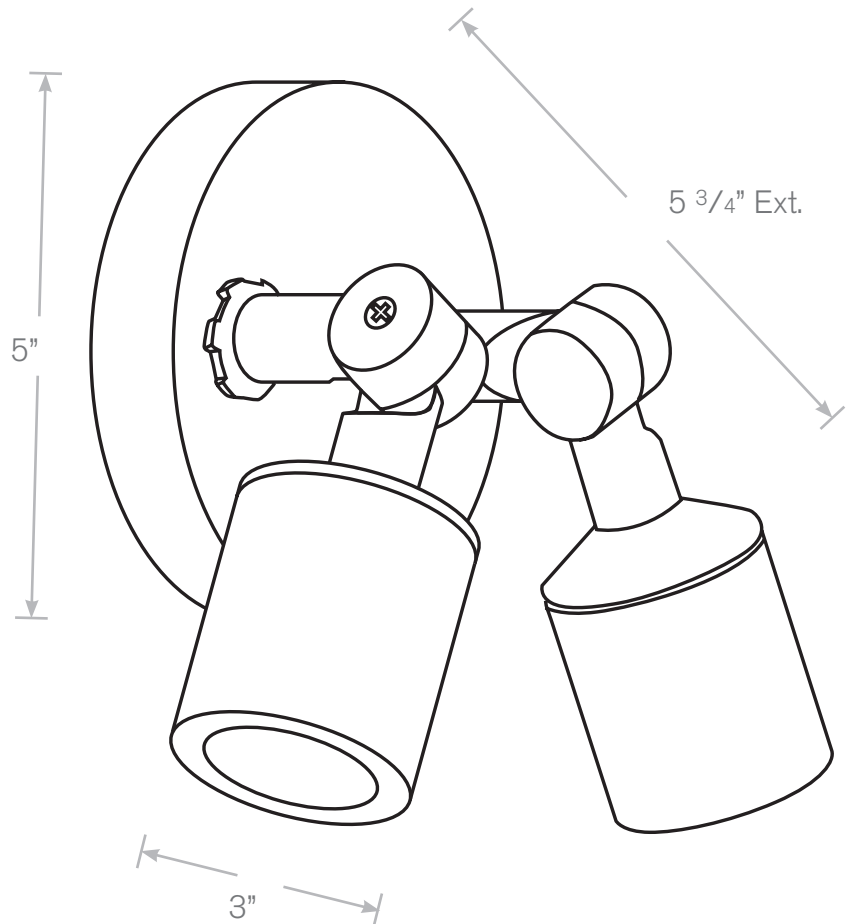

## TOP-DL-260

## Down Light

- Model:** TOP-DL-260  
**Material:** Brass or Copper  
**Finish:** Specify  
**Electrical:** 12V  
**Lamp:** Bi-Pin  
**Mounting:** Surface  
**Option:** LED

ALL FINISHES & LED AVAILABLE!