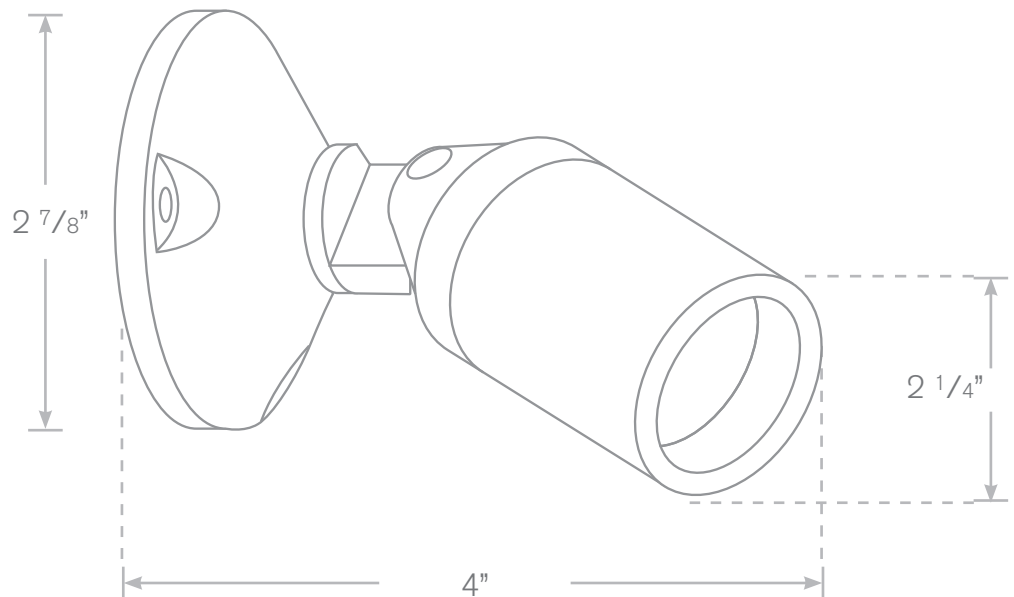

TOP-DL-242-MBR

Down Light

- Model:** TOP-DL-242-MBR
Material: Brass
Finish: Specify
Electrical: 12V
Lamp: MR-11, 20W Max
Mounting: Surface using TOP-AU-706 Canopy
Option: LED

ALL FINISHES & LED AVAILABLE!