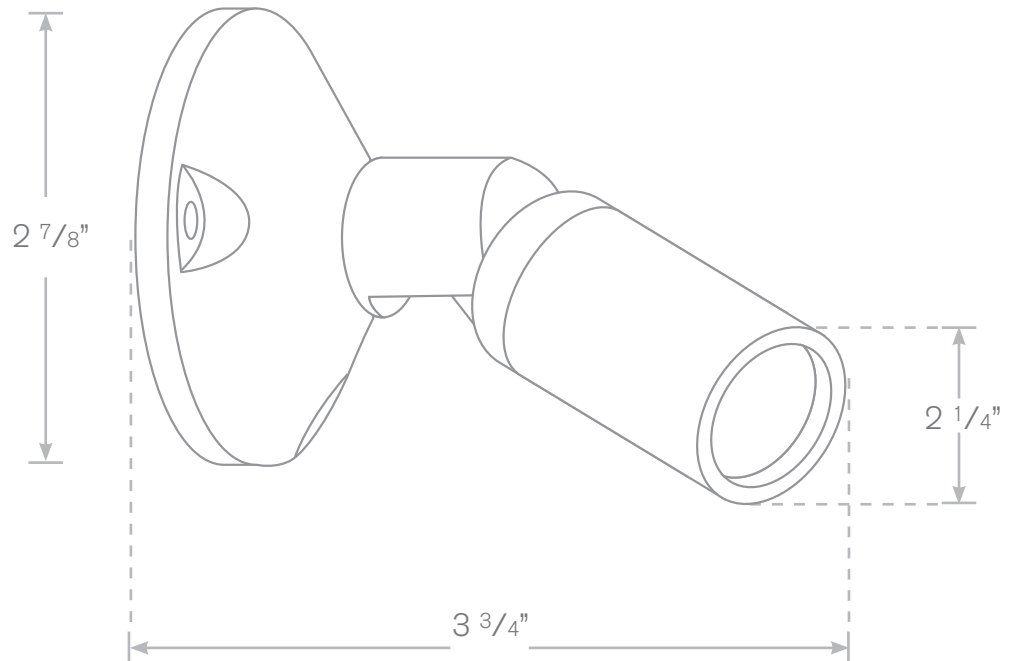

TOP-DL-240-MBR

Down Light

- Model:** TOP-DL-240-MBR
Material: Brass
Finish: Specify
Electrical: 12V
Lamp: MR-8, 20W Max
Mounting: Surface using TOP-AU-706 Canopy
Option: LED

ALL FINISHES & LED AVAILABLE!