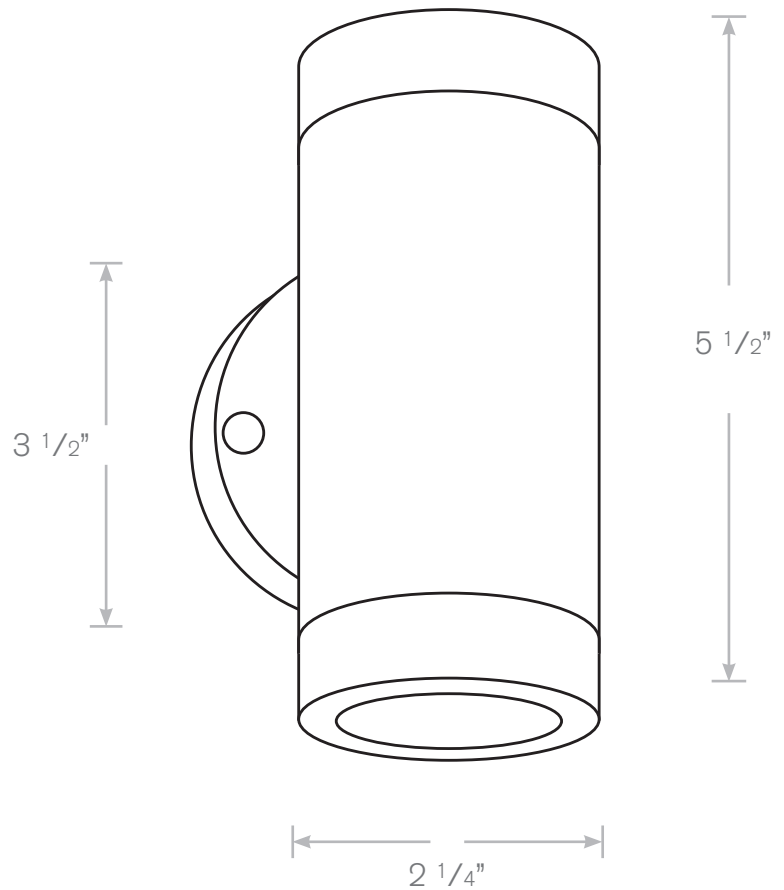

TOP-DL-232

Down Light

- Model:** TOP-DL-232
Material: Brass
Finish: Raw Brass
Electrical: 12V
Lamp: MR-16, 35W Max
Mounting: Surface
Option: LED

ALL FINISHES & LED AVAILABLE!