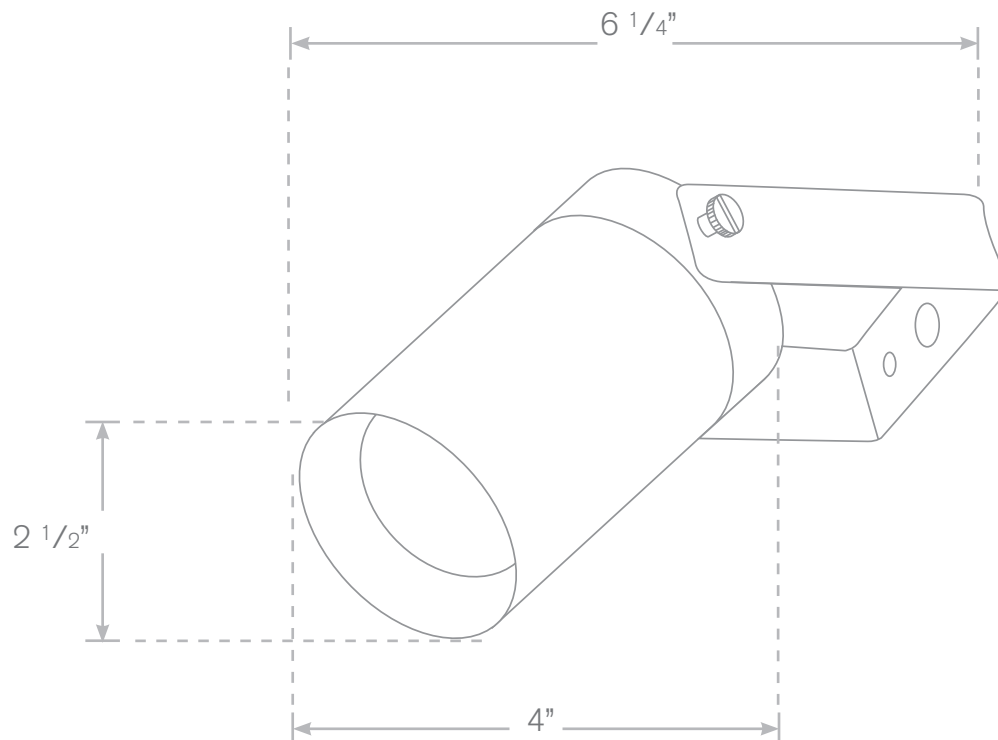

TOP-DL-226-WH

Down Light

- Model:** TOP-DL-226-WH
Material: Brass
Finish: Specify
Electrical: 12V
Lamp: MR-16, 35W Max
Mounting: Bracket
Option: LED

ALL FINISHES & LED AVAILABLE!