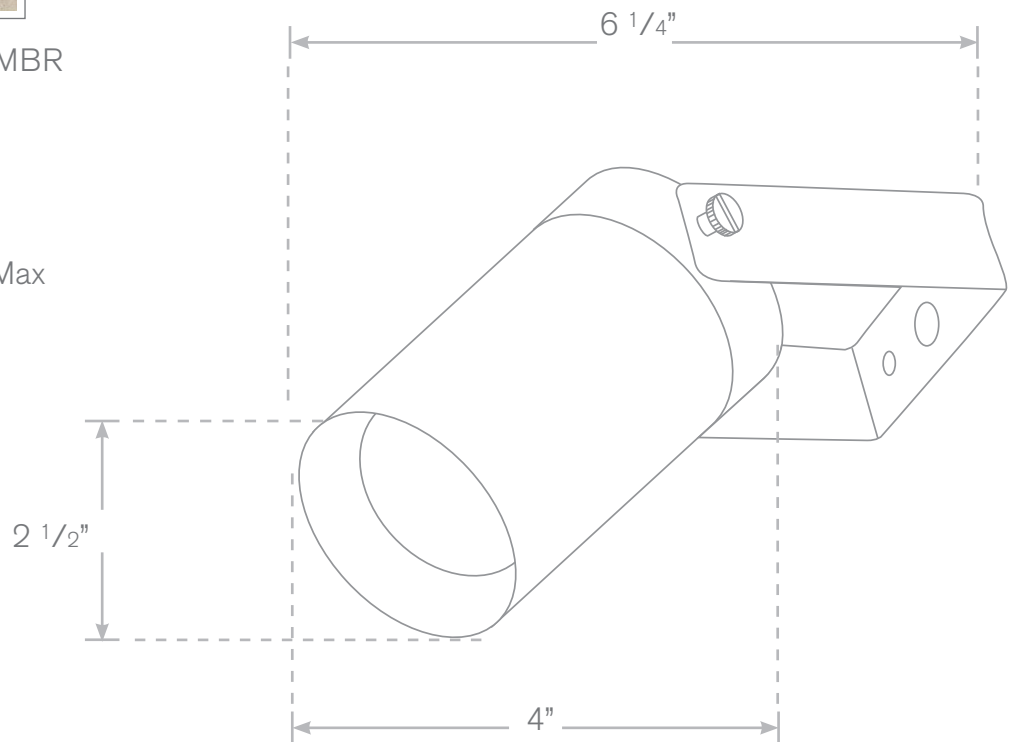

TOP-DL-222-MBR

Down Light

- Model:** TOP-DL-222-MBR
Material: Brass
Finish: Specify
Electrical: 12V
Lamp: MR-16, 35W Max
Mounting: Bracket
Option: LED

ALL FINISHES & LED AVAILABLE!