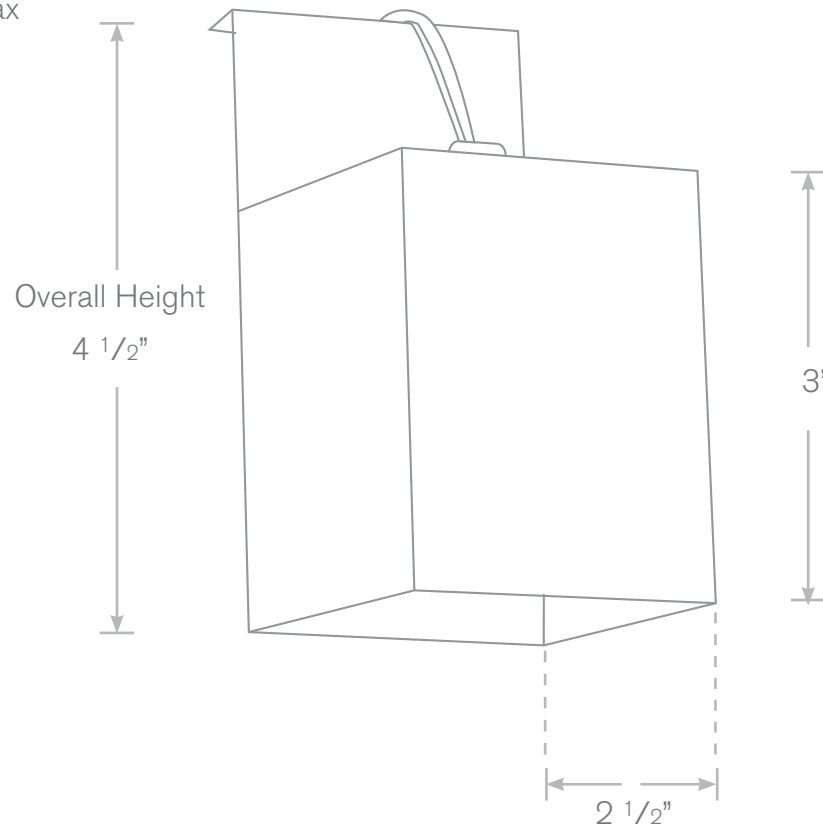

TOP-DL-218-WH

Down Light

- Model:** TOP-DL-218-WH
Material: Brass
Finish: Specify
Electrical: 12V
Lamp: MR-16, 35W Max
Mounting: Flush or Ledge
Option: LED

ALL FINISHES & LED AVAILABLE!