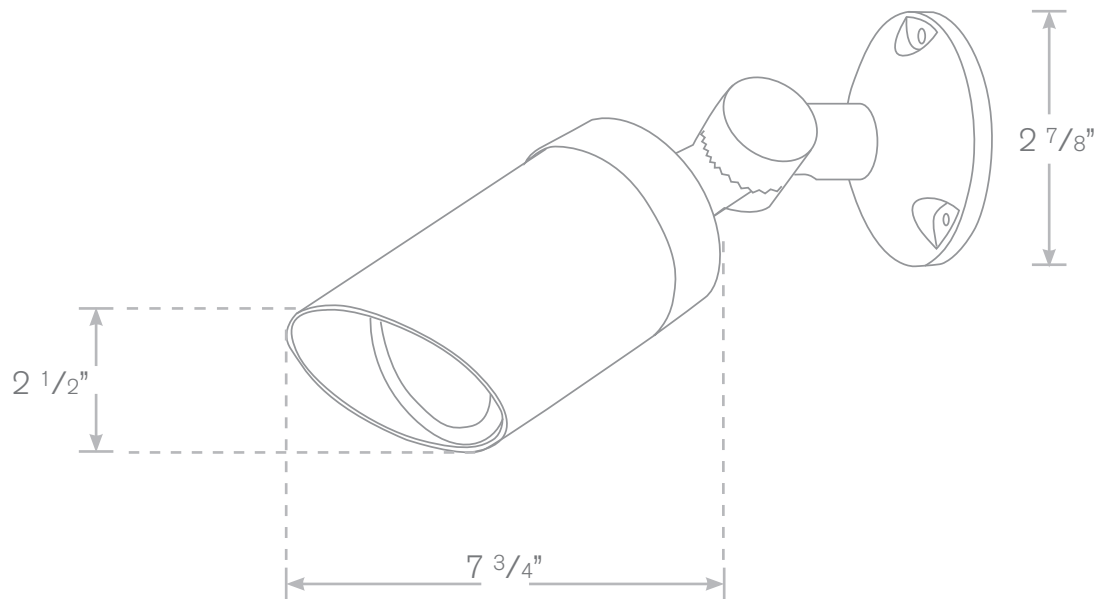

TOP-DL-214-MBR

Down Light

- Model:** TOP-DL-214-MBR
- Material:** Brass or Copper
- Finish:** Specify
- Electrical:** 12V
- Lamp:** MR-16, 35W Max
- Mounting:** Surface
- Option:** LED

ALL FINISHES & LED AVAILABLE!