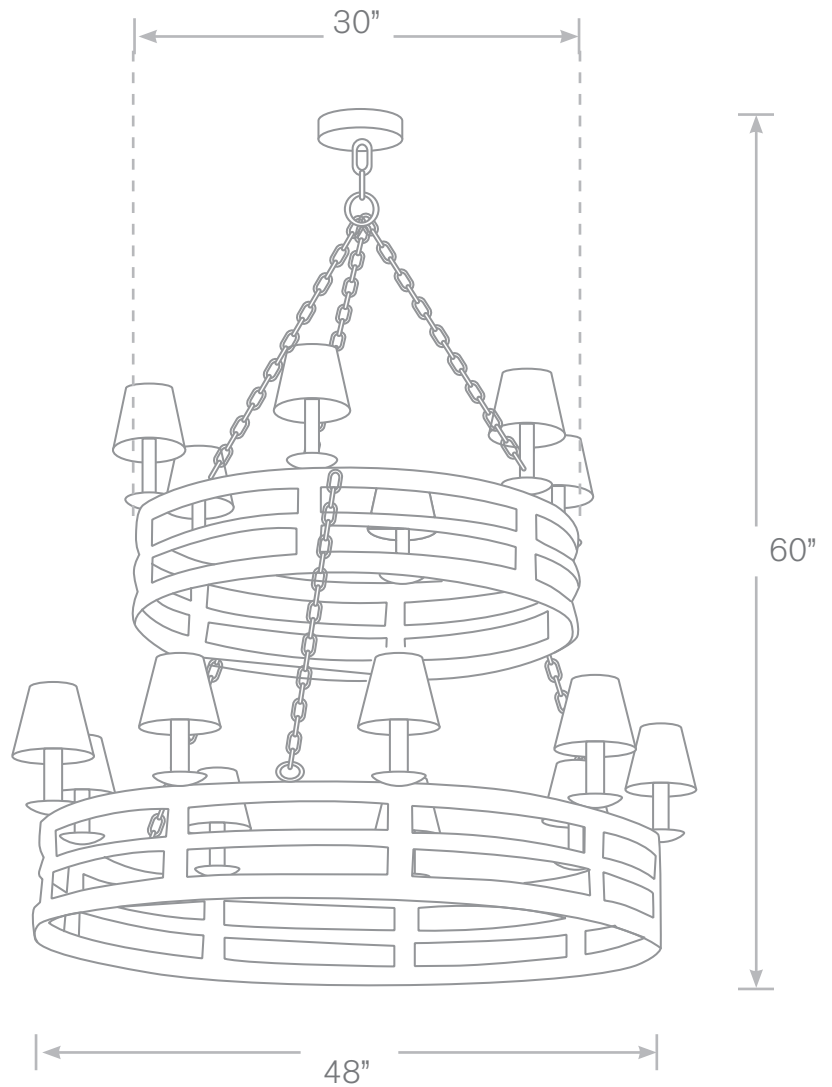

TOP-CH-1066-BLK

Chandeliers

- Model:** TOP-CH-1066-BLK
Material: Brass
Finish: Specify
Electrical: 12V or 120V
Lamp: (15) Light Candelabra
Mounting: Canopy/Hanging
Option: LED

ALL FINISHES AVAILABLE! Electrical For All: 12 Volt or 120 Volt

Column Mounts, Scroll Mounts, Flushmounts, Hanging Units & Custom Sizes Available For All Models.