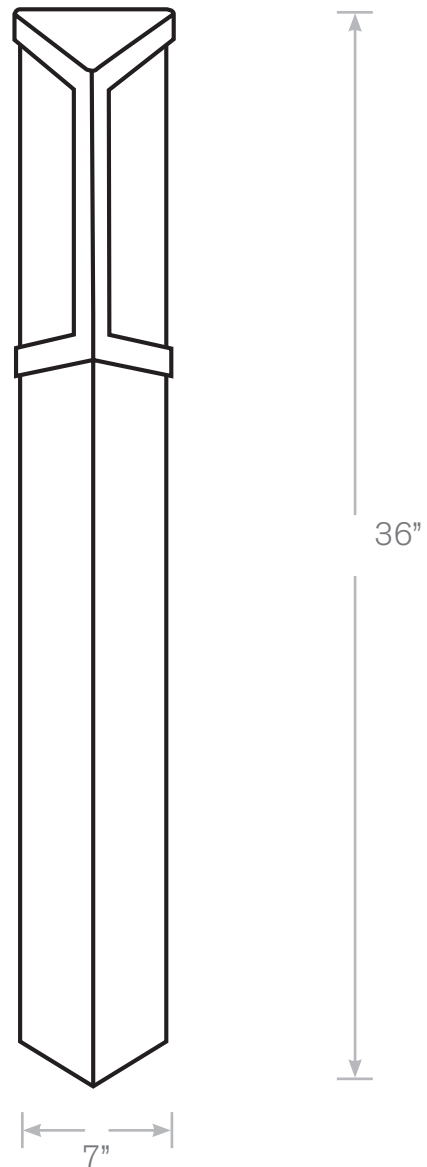

TOP-BOL-TRI

Reflector Lights

- Model:** TOP-BOL-TRI
Material: Aluminum
Finish: Specify
Electrical: 12V or 120V
Lamp: Medium Base
Mounting: Surface

ALL FINISHES & LED AVAILABLE! Custom Sizes Available Consult Factory