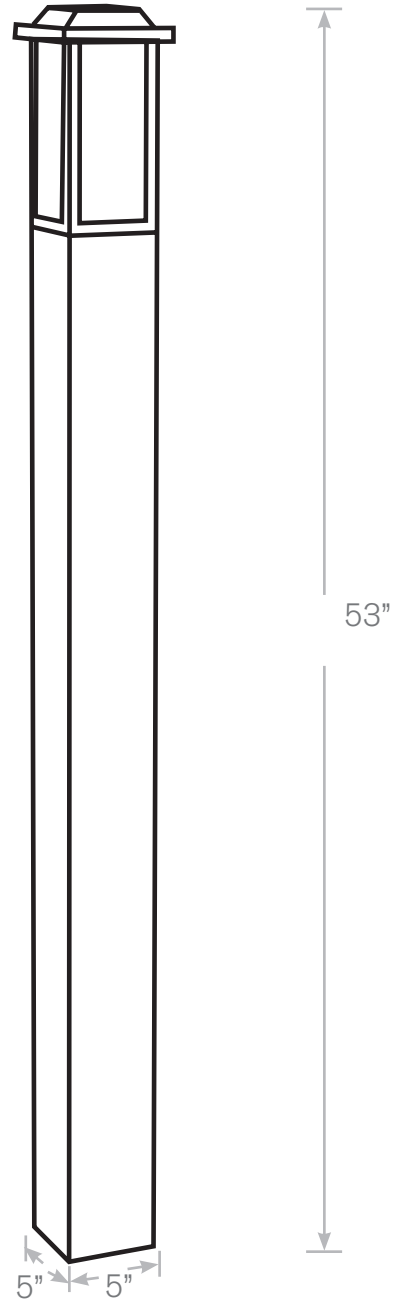

TOP-BOL-SQ

Reflector Lights

- Model:** TOP-BOL-SQ
Shown: Matte Bronze Powdercoat
Material: Aluminum
Finish: Specify
Electrical: 12V or 120V
Lamp: Medium Base
Mounting: Surface

ALL FINISHES & LED AVAILABLE! Custom Sizes Available Consult Factory