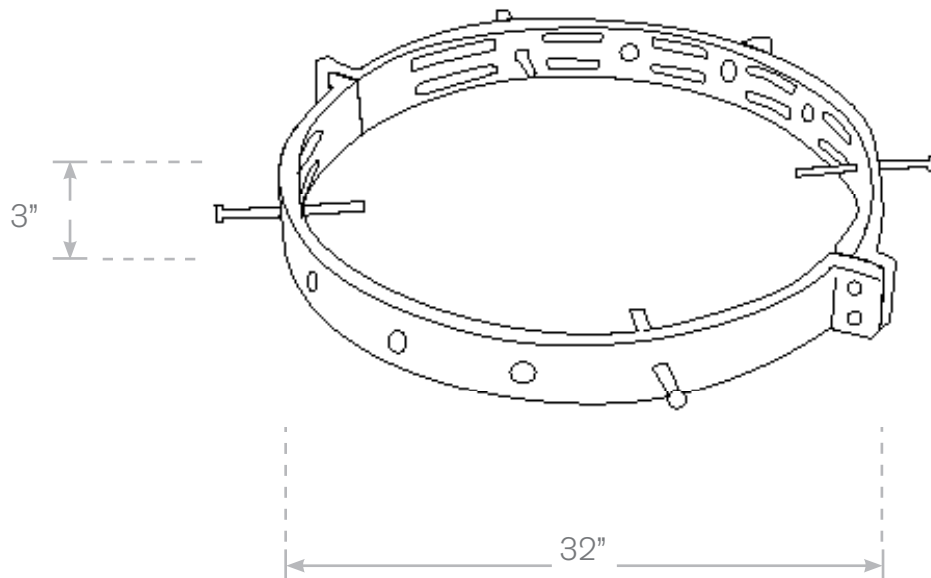

TOP-AU-790-32

Accessories

- Model:** TOP-AU-790-32
Material: Brass or Copper
Finish: Sand/Chocolate Composite
Size: 3"H x 18", 24" or 32"

ALL FINISHES & LED AVAILABLE!