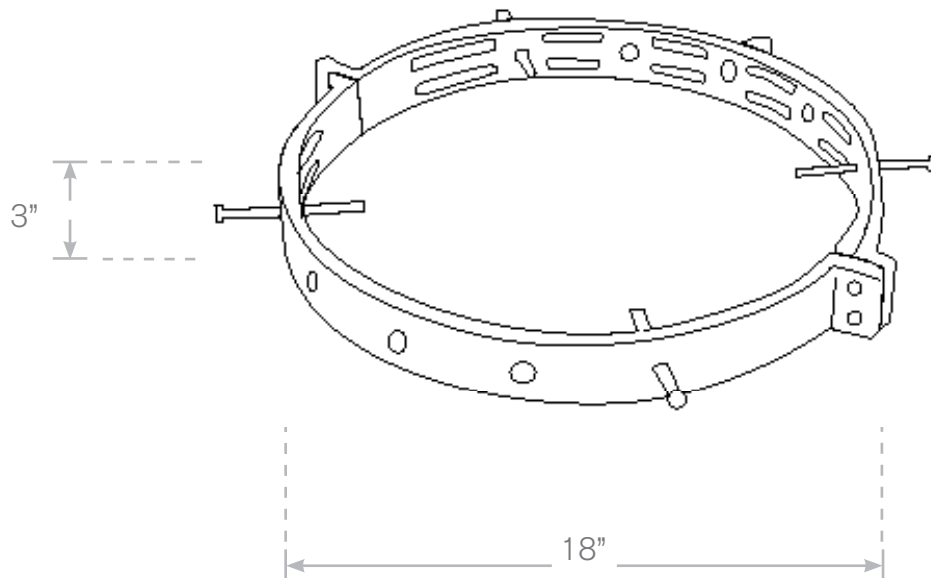

TOP-AU-790-32

Accessories

- Model:** TOP-AU-790-32
Material: Brass or Copper
Finish: Sand/Chocolate Composite
Size: 3"H x 18", 24" or 32"

ALL FINISHES & LED AVAILABLE!