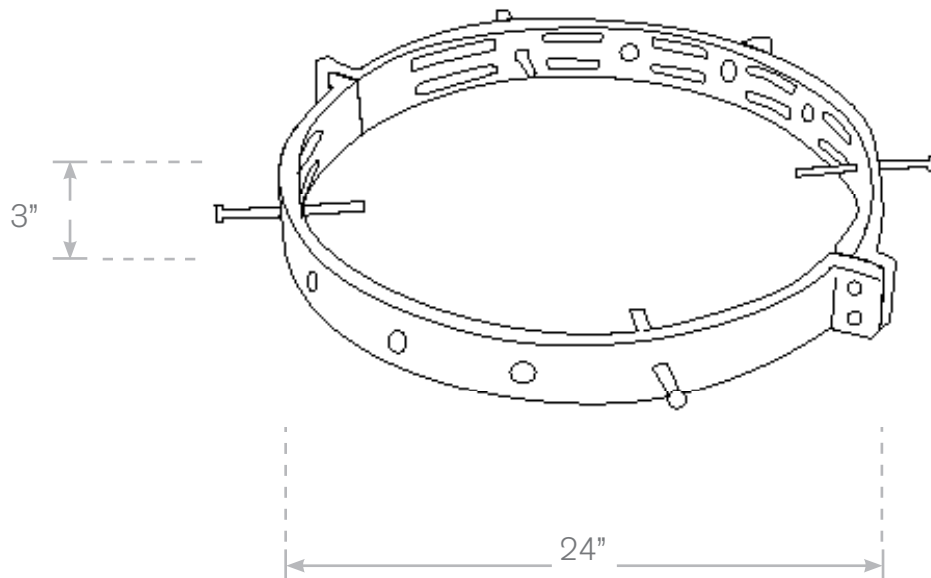

TOP-AU-790-24

Accessories

- Model:** TOP-AU-790-24
Material: Brass or Copper
Finish: Sand/Chocolate Composite
Size: 3"H x 18", 24" or 32"

ALL FINISHES & LED AVAILABLE!