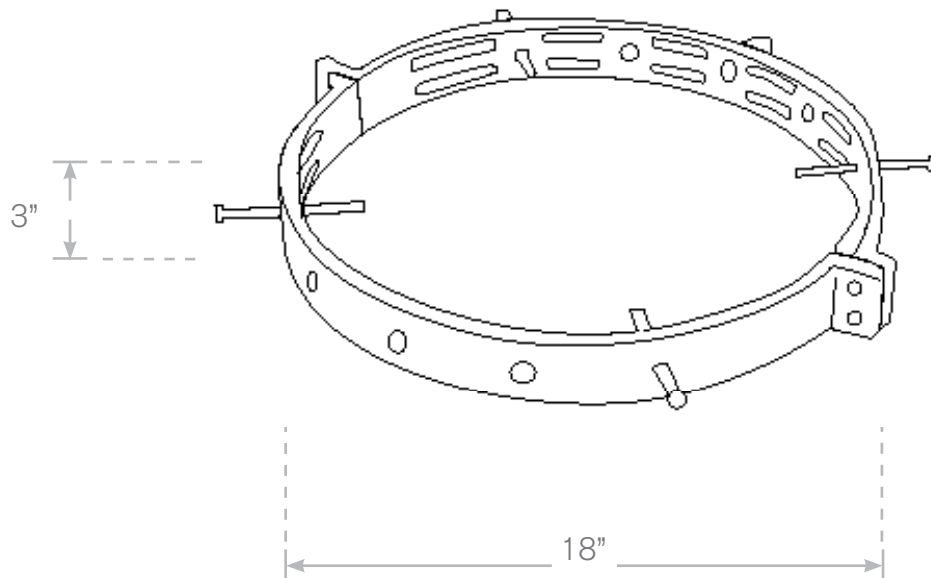

TOP-AU-790-18

Accessories

- Model:** TOP-AU-790-18
Material: Brass or Copper
Finish: Sand/Chocolate Composite
Size: 3"H x 18", 24" or 32"

ALL FINISHES & LED AVAILABLE!