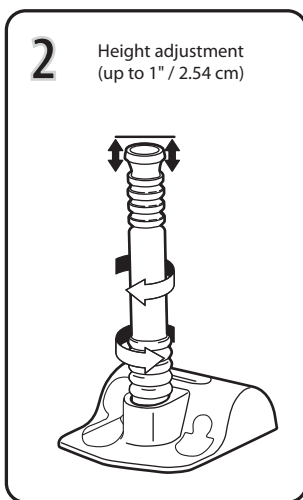

ADULT ASSEMBLY REQUIRED

WARNING:

- Adult supervision required.
- Only one batter at a time.
- Do not place hands, fingers or face near or on ball tee.
- Do not put any other foreign objects other than balls provided on tee.
- This product intended for outdoor use only.
- Recommend or encourage use of a batting helmet to promote safety.
- Never place T-ball set on a hard surface such as concrete, asphalt, wood or other hard surfaces. Falls onto hard surface could result in head or serious injuries.
- Never place or use T-ball set in or near street, driveways, sidewalks, alleys, patios, hills or garage.
- Never place or use T-ball set near playground equipment, trees, low branches, wires, clothesline, fences, pools and parked cars.
- Never hit ball at other children, people, animals or moving bicycles.
- Do not use product when raining or when ground is wet.
- Never swing bat at others or at other objects.