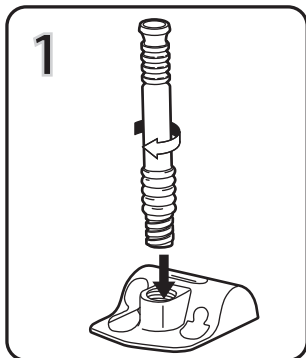

ADULT ASSEMBLY REQUIRED

WARNING:

- Adult supervision required.
- Only one batter at a time.
- Do not place hands, fingers or face near or on ball tee.
- Do not put any other foreign objects other than balls provided on tee.
- This product intended for outdoor use only.
- Recommend or encourage use of a batting helmet to promote safety.
- Never place T-ball set on a hard surface such as concrete, asphalt, wood or other hard surfaces. Falls onto hard surface could result in head or serious injuries.
- Never place or use T-ball set in or near street, driveways, sidewalks, alleys, patios, hills or garage.
- Never place or use T-ball set near playground equipment, trees, low branches, wires, clothesline, fences, pools and parked cars.
- Never hit ball at other children, people, animals or moving bicycles.
- Do not use product when raining or when ground is wet.
- Never swing bat at others or at other objects.