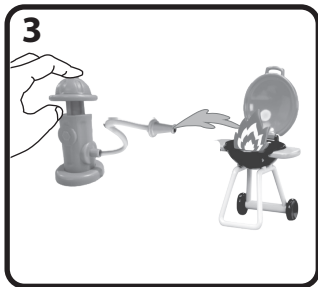

## QUICK START

Before beginning, cover the play area to prevent possible water damage.

**Fill with water:** Submerge the hose tip under water and pull the top of the hydrant to fill it with water.

**Spray water:** Push down on the top of the hydrant to spray water from the hose.

Use the fire hydrant to put out the fire on the barbecue grill.

Place the rescue hat on Fire Truck. Remove the rescue hat when placing Fire Truck onto the platform.

To raise the truck, roll Fire Truck onto the platform. Then, turn the wheel on the fire pole **LEFT** to lift the platform.