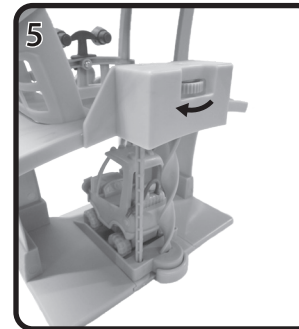

## QUICK START

Before beginning, cover the play area to prevent possible water damage.

**Fill with water:** Submerge the hose tip under water and pull the top of the hydrant to fill it with water.

**Spray water:** Push down on the top of the hydrant to spray water from the hose.

Use the fire hydrant to put out the fire on the barbecue grill.

Place the rescue hat on Fire Truck. Remove the rescue hat when placing Fire Truck onto the platform.

To raise the truck, roll Fire Truck onto the platform. Then, turn the wheel on the fire pole **LEFT** to lift the platform.