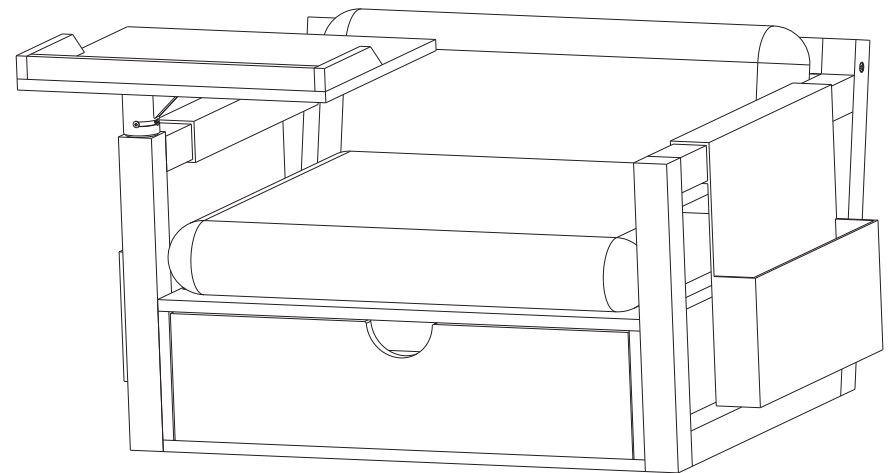

2-IN-1 FUN & STUDY SWIVEL DESK

SKU: 658839C3

AGES 3-8
ADULT ASSEMBLY REQUIRED

ASSEMBLY INSTRUCTIONS

Thank you for choosing the Little Tikes® 2-in-1 Fun & Study Swivel Desk.
We strive to provide a durable, easy-to-assemble toy that is made to last,
giving your child years of imaginative, engaging fun!