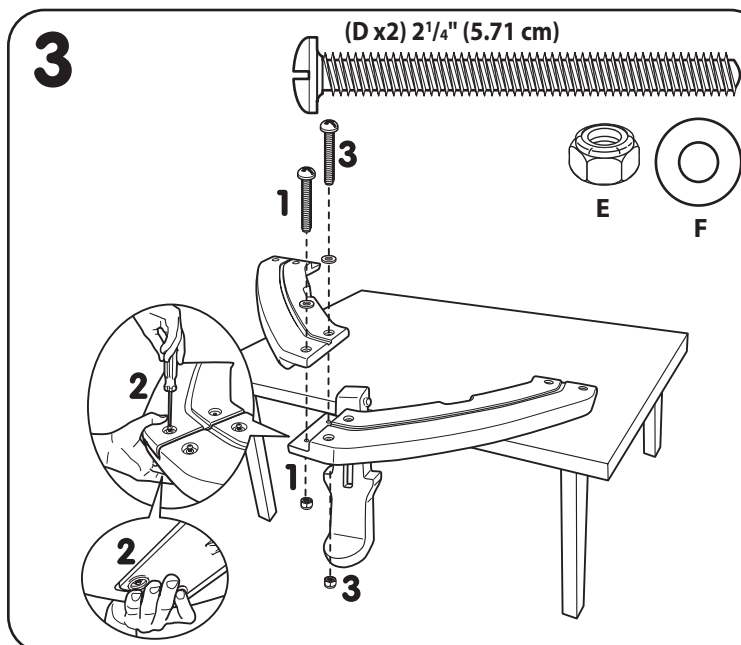

PL Niezbędne narzędzia (nie są objęte zestawem)

RU Бенедигдн гереэдшчп (нлет инбегрен)

IT Strumenti richiesti (non inclusi)

PT Ferramentas necessárias (não incluídas)

7/16" (6.35 mm)

(L x24) 1 3/4" (4.44 cm)

(D x16) 2 1/4" (5.71 cm)

(M x4) 2" (5.08 cm)

E x16

F x16

J x4

CUSTOMER SERVICE

United States:

www.littletikes.com

Please keep this manual as it contains important information.

Illus. 2-10: To assemble legs to seats, make sure leg is hanging straight down, as shown. Hold plate and seat in place with your hand, and hold the hex nut from underneath with your finger. Loosely tighten bolt #1 first, then install bolt #2. Continue on all bolts and nuts until all 4 legs are loosely in place.