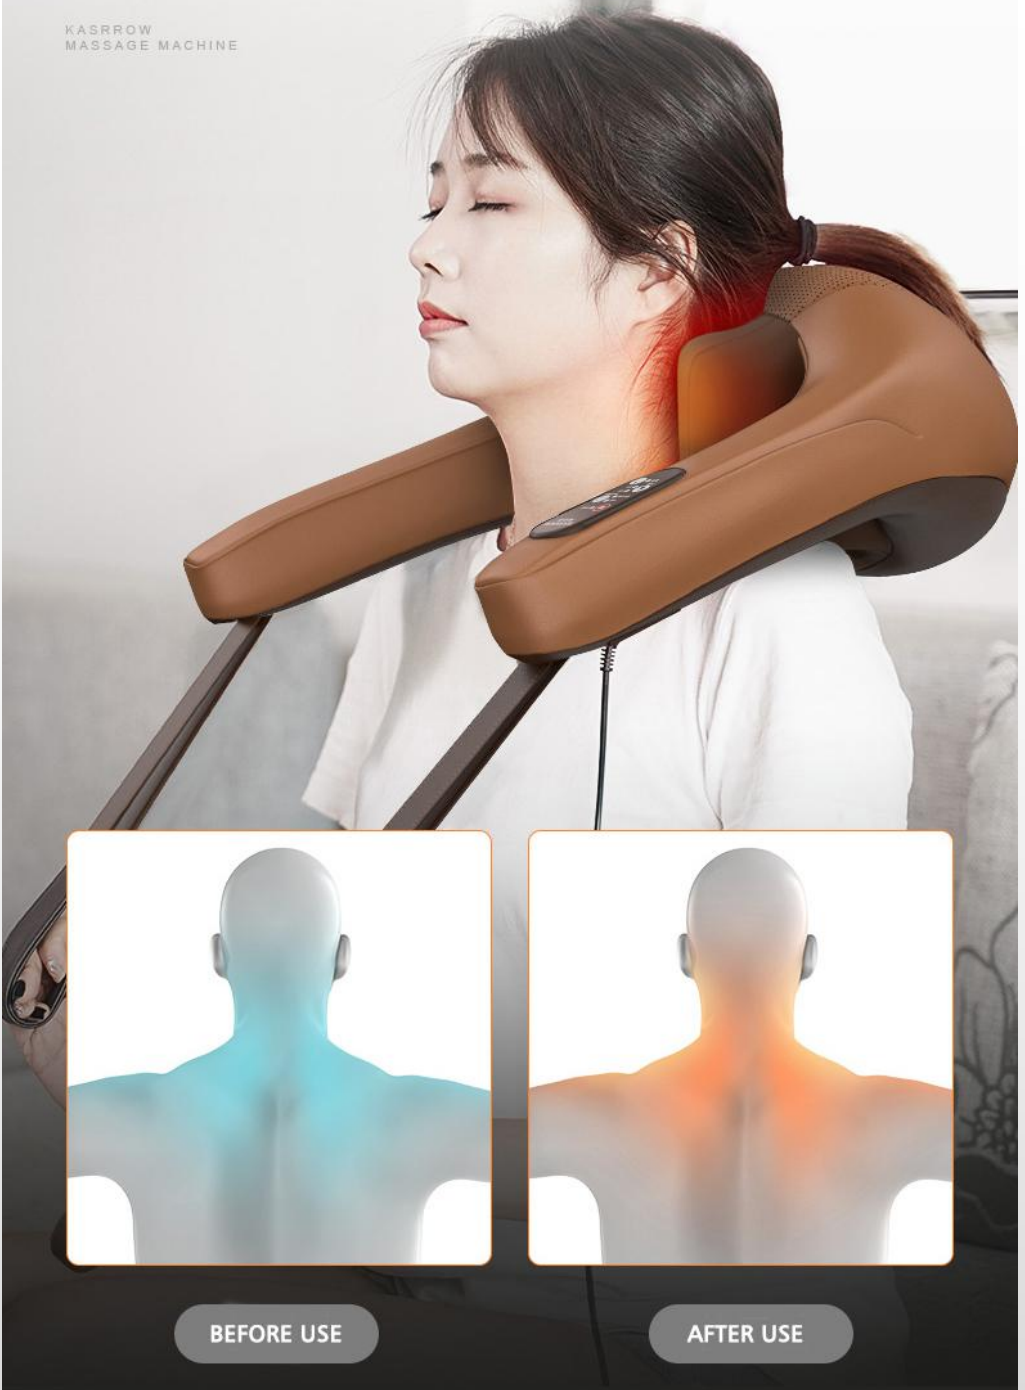

Neck and Shoulder Massager (For Home, Office or Car Use)

Heating Function

FUNCTION

Neck/Shoulder Pain Relief/ Promote
Blood circulation

POWER

DC 12V,2A,24 W

ACCESSORIES

Adapter+Car acpter

AC Adapter

User Manual

Package

DC Car Adapter

Use for Home/ Office or Car

**Auto Mode:
"RELAX" / "DEEP
SOOTHING" mode**

Safety Design: Turn Off after 15 minutes

BEFORE USE

AFTER USE

Neck massage

Back massage

Waist massage

Belly massage