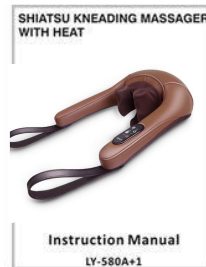

Neck and Shoulder Massager (For Home, Office or Car Use)

Heating Function

FUNCTION

Neck/Shoulder Pain Relief/ Promote
Blood circulation

POWER

DC 12V,2A,24 W

ACCESSORIES

Adapter+Car acpter

COLOR BOX

38*20*41 CM

NET WEIGHT

1.02 KG/ PCS

CTN SIZE

62*39.3*43 CM

OM32 Neck and Shoulder Massager

Included Accessories

AC Adapter

User Manual

Package

DC Car Adapter

Use for Home/ Office or Car

**Auto Mode:
"RELAX" / "DEEP
SOOTHING" mode**

Safety Design: Turn Off after 15 minutes

BEFORE USE