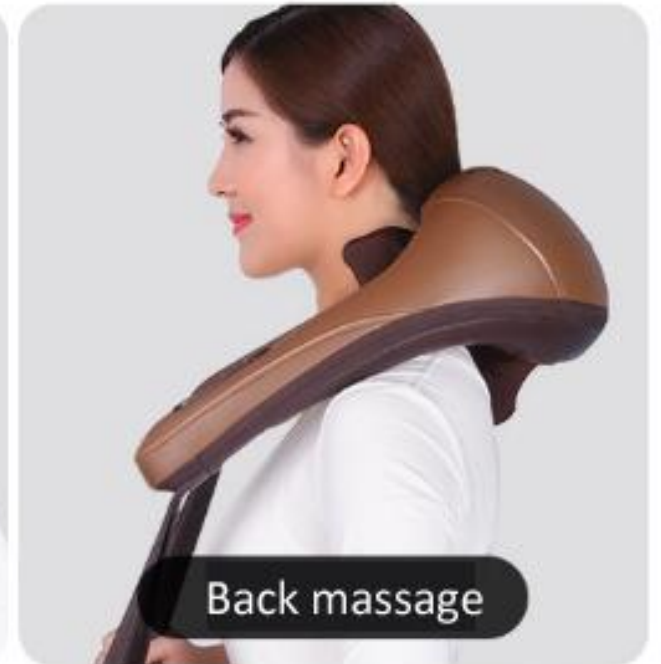

Neck and Shoulder Massager (For Home, Office or Car Use)

Heating Function

FUNCTION

Neck/Shoulder Pain Relief/ Promote
Blood circulation

POWER

DC 12V,2A,24 W

ACCESSORIES

Adapter+Car acpter

AC Adapter

User Manual

Package

DC Car Adapter

Use for Home/ Office or Car

**Auto Mode:
"RELAX" / "DEEP
SOOTHING" mode**

Safety Design: Turn Off after 15 minutes

BEFORE USE

AFTER USE

Neck massage

Back massage

Waist massage

Belly massage