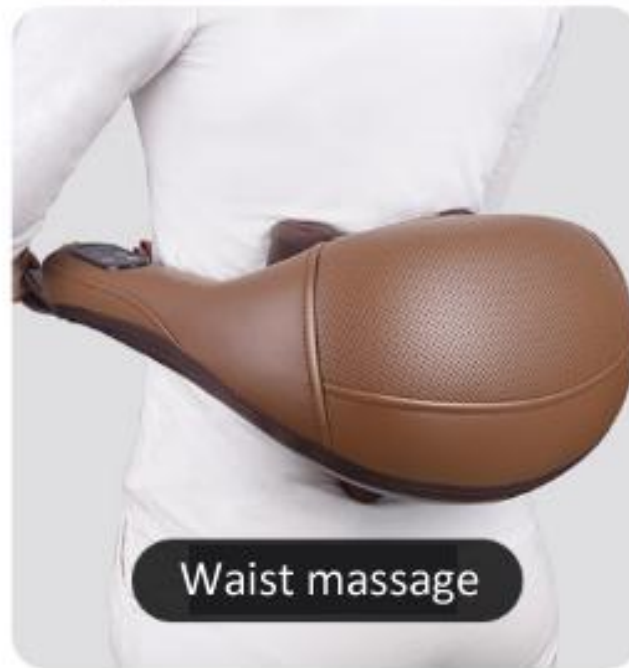

Neck and Shoulder Massager (For Home, Office or Car Use)

Heating Function

FUNCTION

Neck/Shoulder Pain Relief/ Promote
Blood circulation

POWER

DC 12V,2A,24 W

ACCESSORIES

Adapter+Car acpter

COLOR BOX

38*20*41 CM

NET WEIGHT

1.02 KG/ PCS

CTN SIZE

62*39.3*43 CM

OM32 Neck and Shoulder Massager

Included Accessories

AC Adapter

User Manual

Package

DC Car Adapter

Use for Home/ Office or Car

**Auto Mode:
"RELAX" / "DEEP
SOOTHING" mode**

Safety Design: Turn Off after 15 minutes

BEFORE USE

AFTER USE

Neck massage

Back massage

Waist massage

Belly massage