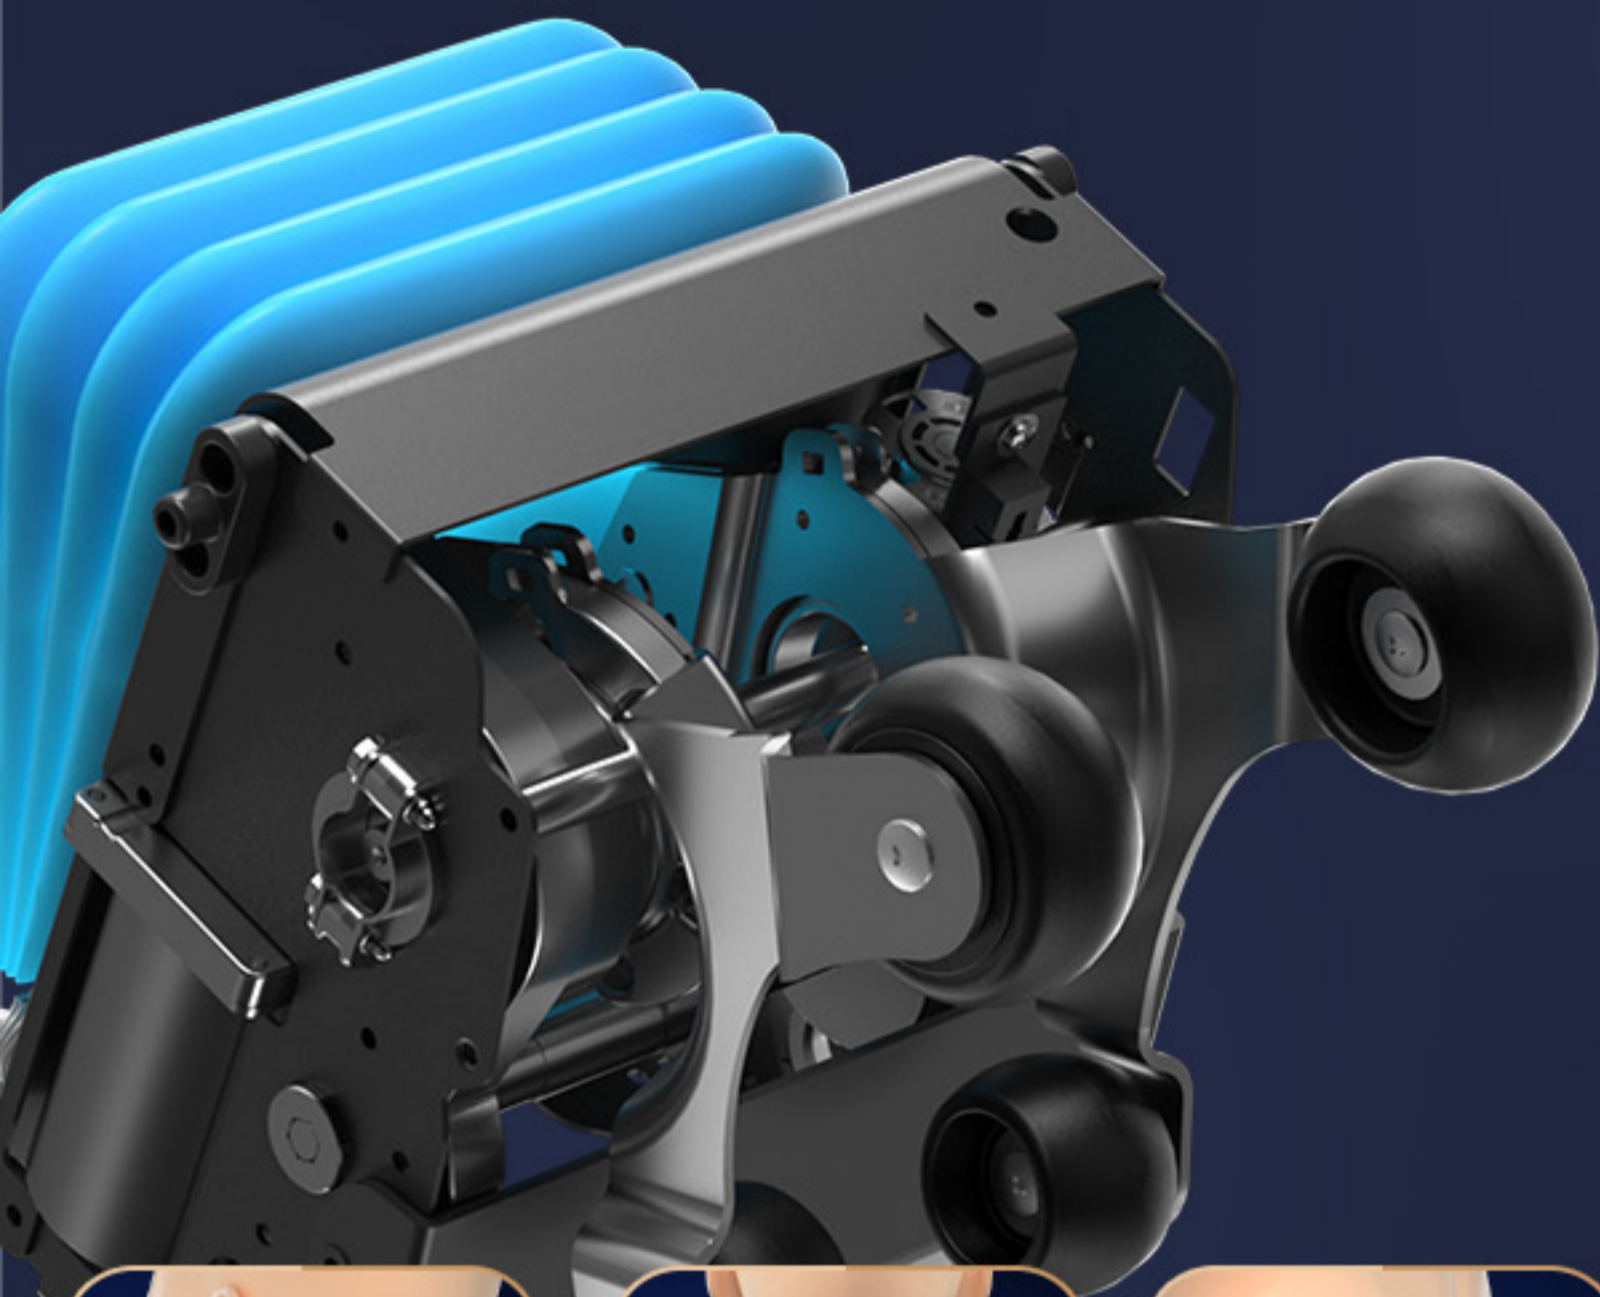

JC BUCKMAN

Healthy Lifestyles

ElateUs

4D Massage Chair

○ Model: TMC 413

ElateUs

4D Massage Chair

4D robot hands

SL track

Full body airbags

Zero gravity

USB Charging

Bluetooth speaker

Foot rollers & heating

Back heating

Flexible telescope legs

Deep stretch

TFT touch screen

4D Mechanical Massage Hands

Generate a more effective massage, and
bring more pleasures to your body feeling

Neck

Shoulder

Back

Ergonomic **1250mm** SL track design

Full Body Airbag Massage

Compression on shoulders, arms, foot and hips,
relive body pain and stress

Space Capsule Zero Gravity

Make you under weightlessness condition and enjoy perfect relaxation without any restrict