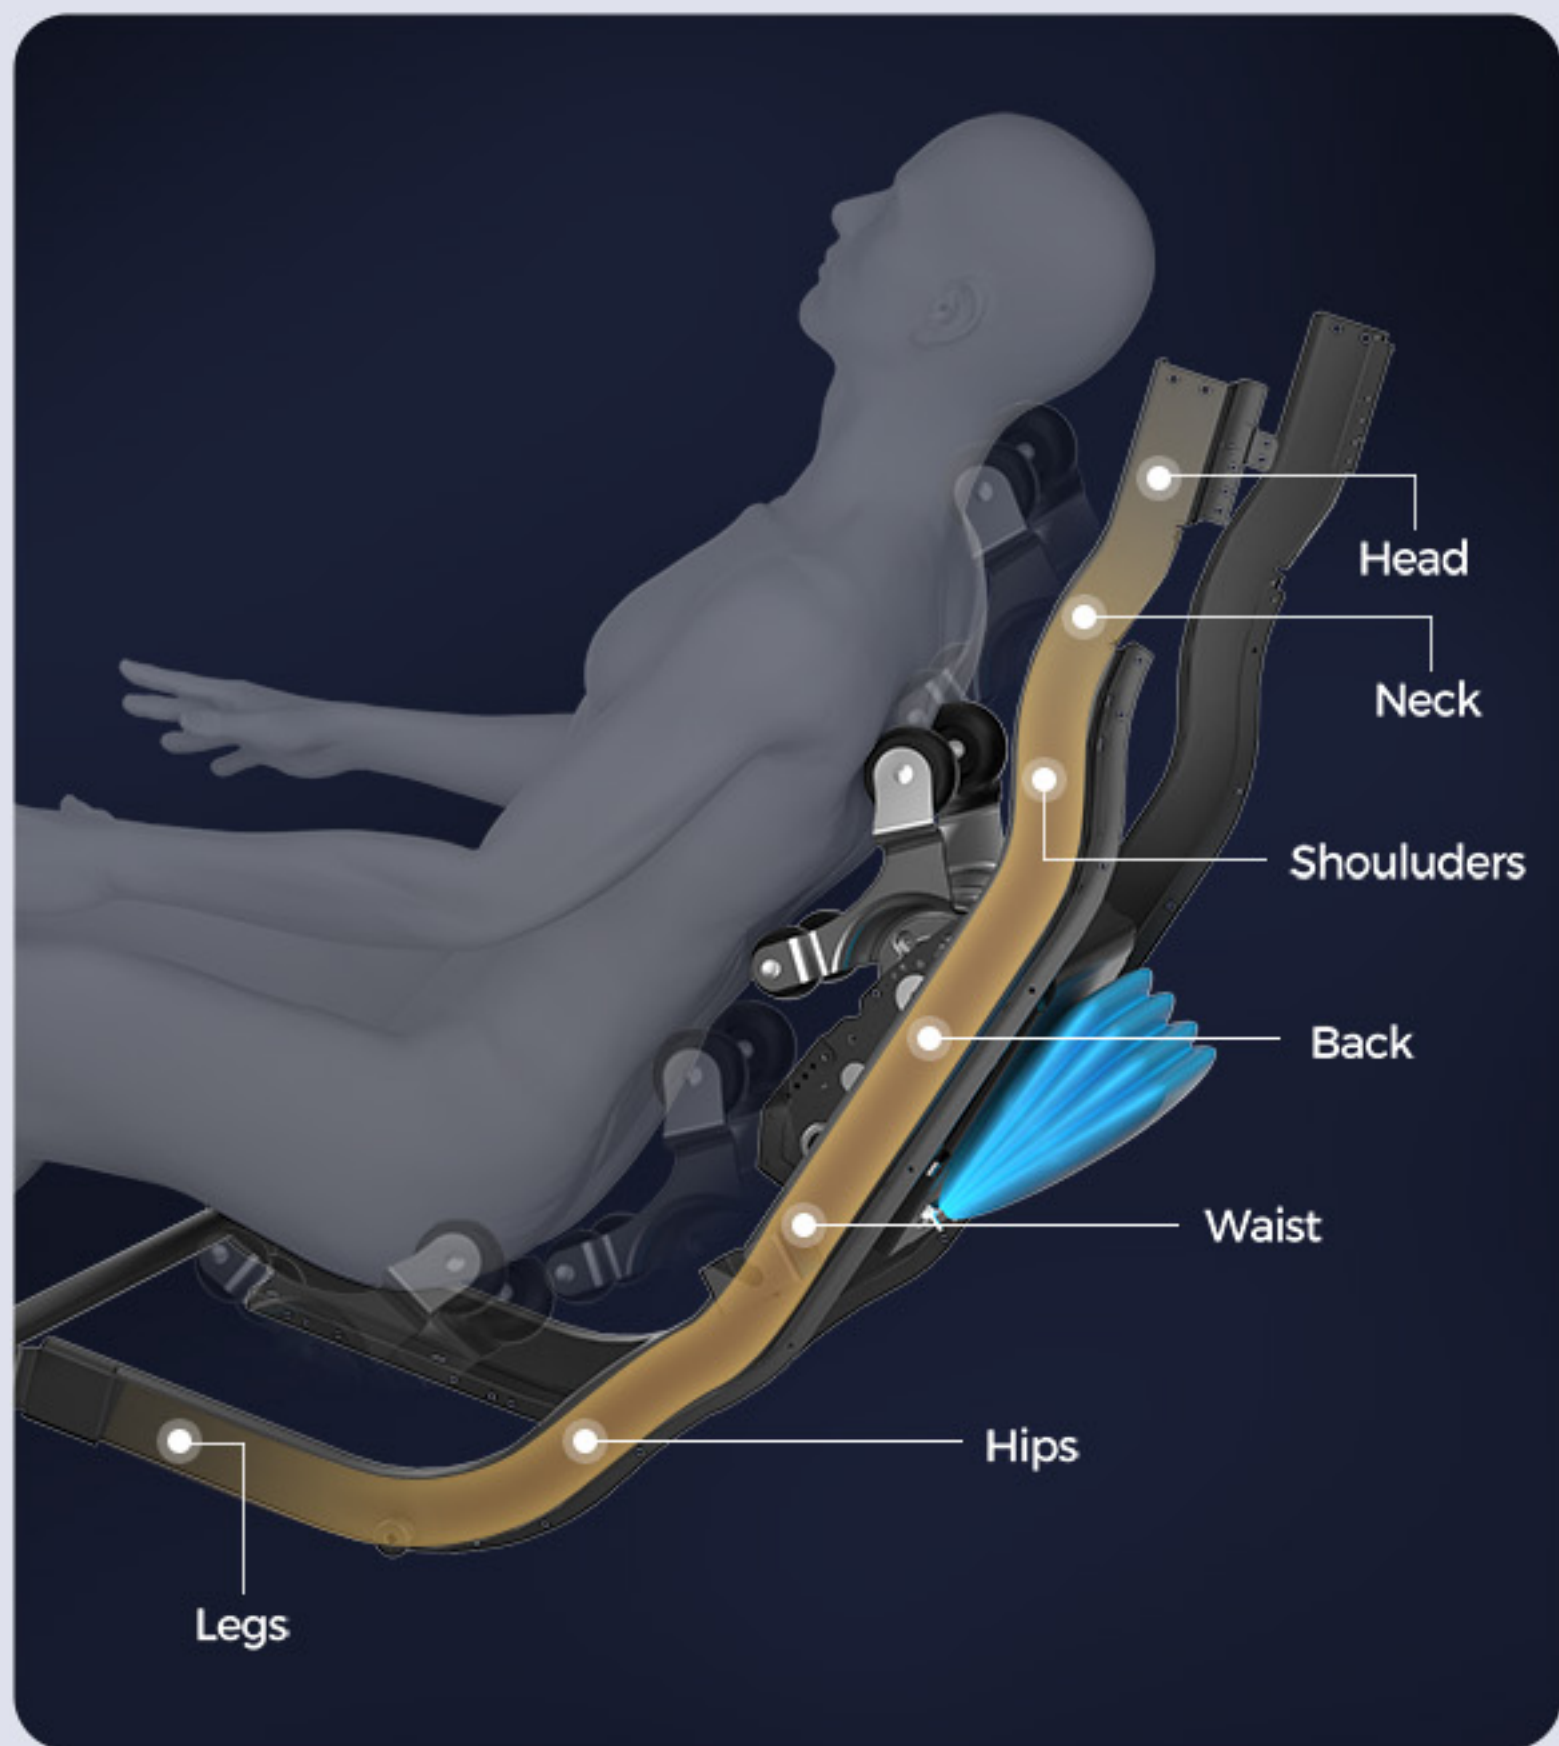

SL track

Full body airbags

Zero gravity

USB Charging

Bluetooth speaker

Foot rollers & heating

Back heating

Flexible telescope legs

Deep stretch

TFT touch screen

4D Mechanical Massage Hands

Generate a more effective massage, and
bring more pleasures to your body feeling

Neck

Shoulder

Back

Ergonomic **1250mm** SL track design

Full Body Airbag Massage

Compression on shoulders, arms, foot and hips,
relive body pain and stress

Space Capsule Zero Gravity

Make you under weightlessness condition and enjoy perfect relaxation without any restrict

Leg Airbag Massage & Calf Rollers Massage

Entire calves are kneaded and squeezed by airbags and rollers, draining massage play a very good role in relaxing calf muscles and soothing calf swelling

Heel Tapping Massage