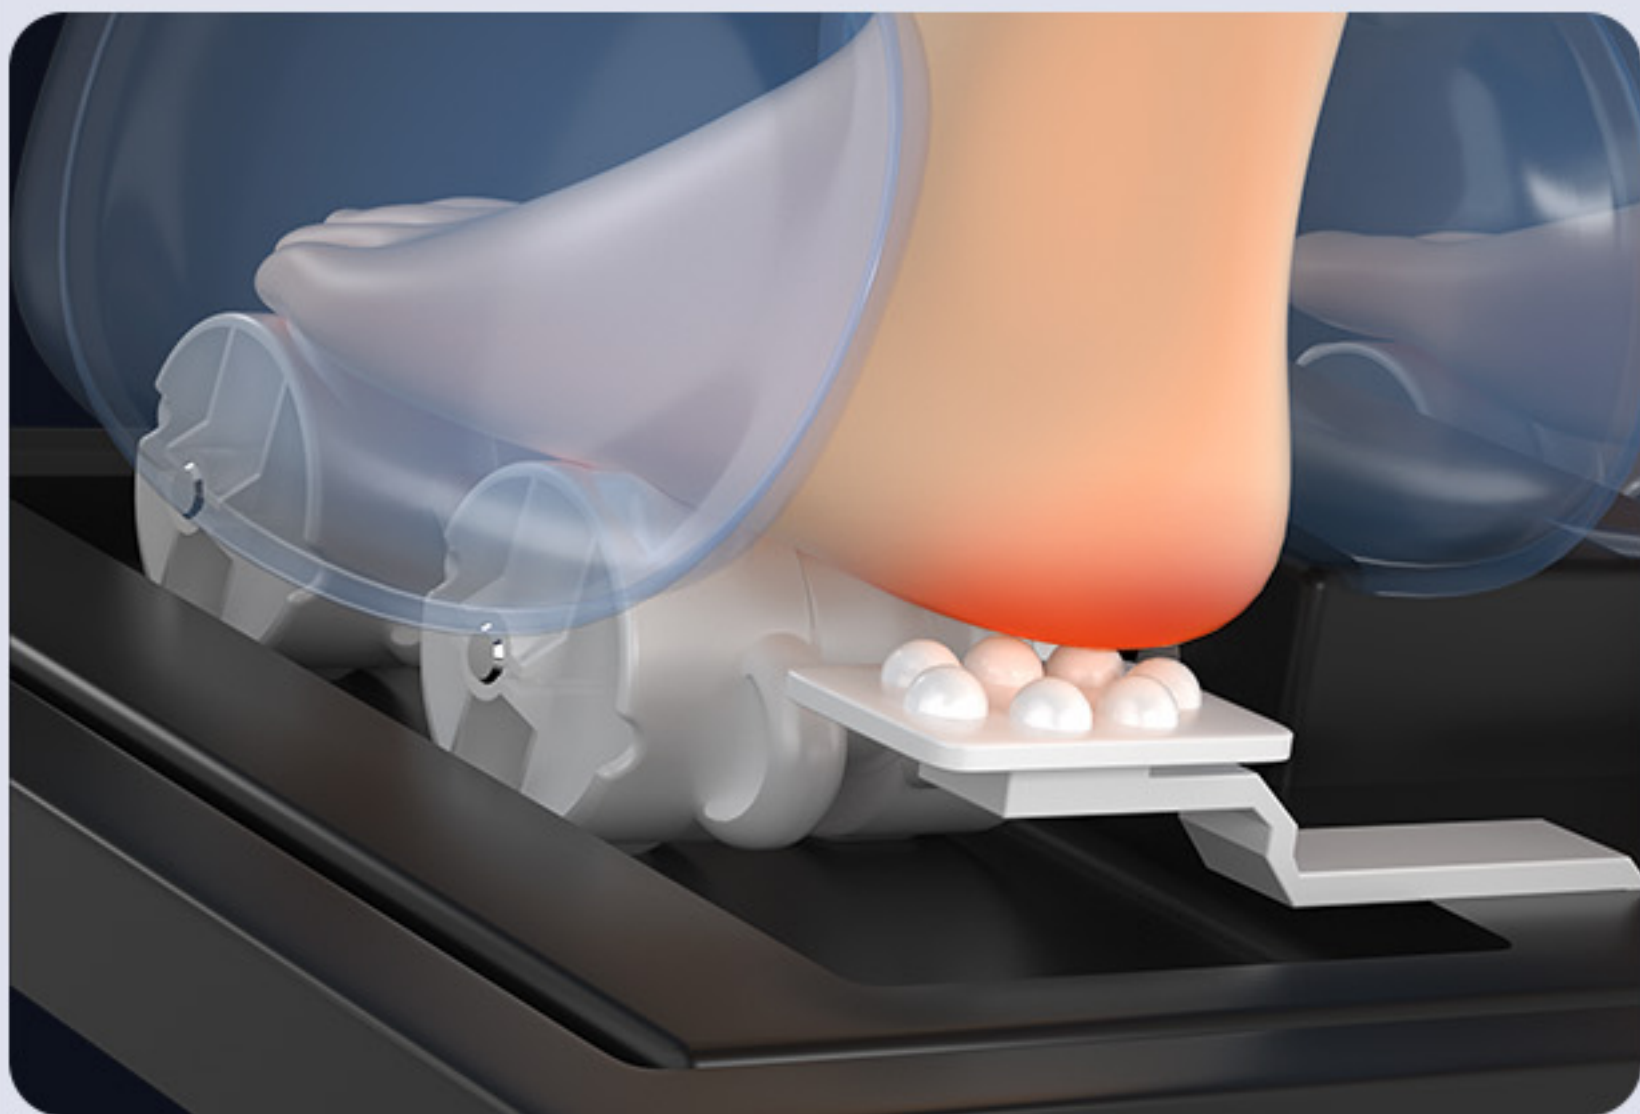

Full Body Airbag Massage

Compression on shoulders, arms, foot and hips,
relive body pain and stress

Space Capsule Zero Gravity

Make you under weightlessness condition and enjoy perfect relaxation without any restrict

○ Initial Step
90-120°

○ Comfort Step
120-150°

○ Deep Step
150-180°

HIFI Bluetooth Speaker

Enjoy your favorite music during massage,
relax both physical and mental

Calf Kneading Massage

Entire calves are kneaded and squeezed by up-and-down movements of the airbags, draining massage play a very good role in relaxing calf muscles and soothing calf swelling.

Leg Airbag Massage & Calf Rollers Massage

Entire calves are kneaded and squeezed by airbags and rollers, draining massage play a very good role in relaxing calf muscles and soothing calf swelling

Heel Tapping Massage

High-frequency taps per second, Enjoy a professional foot massage at home.

Flexible

Telescope Legs

Electric telescopic up to 18cm, no matter what your leg shape is, it can be easily related.

Heating Therapy