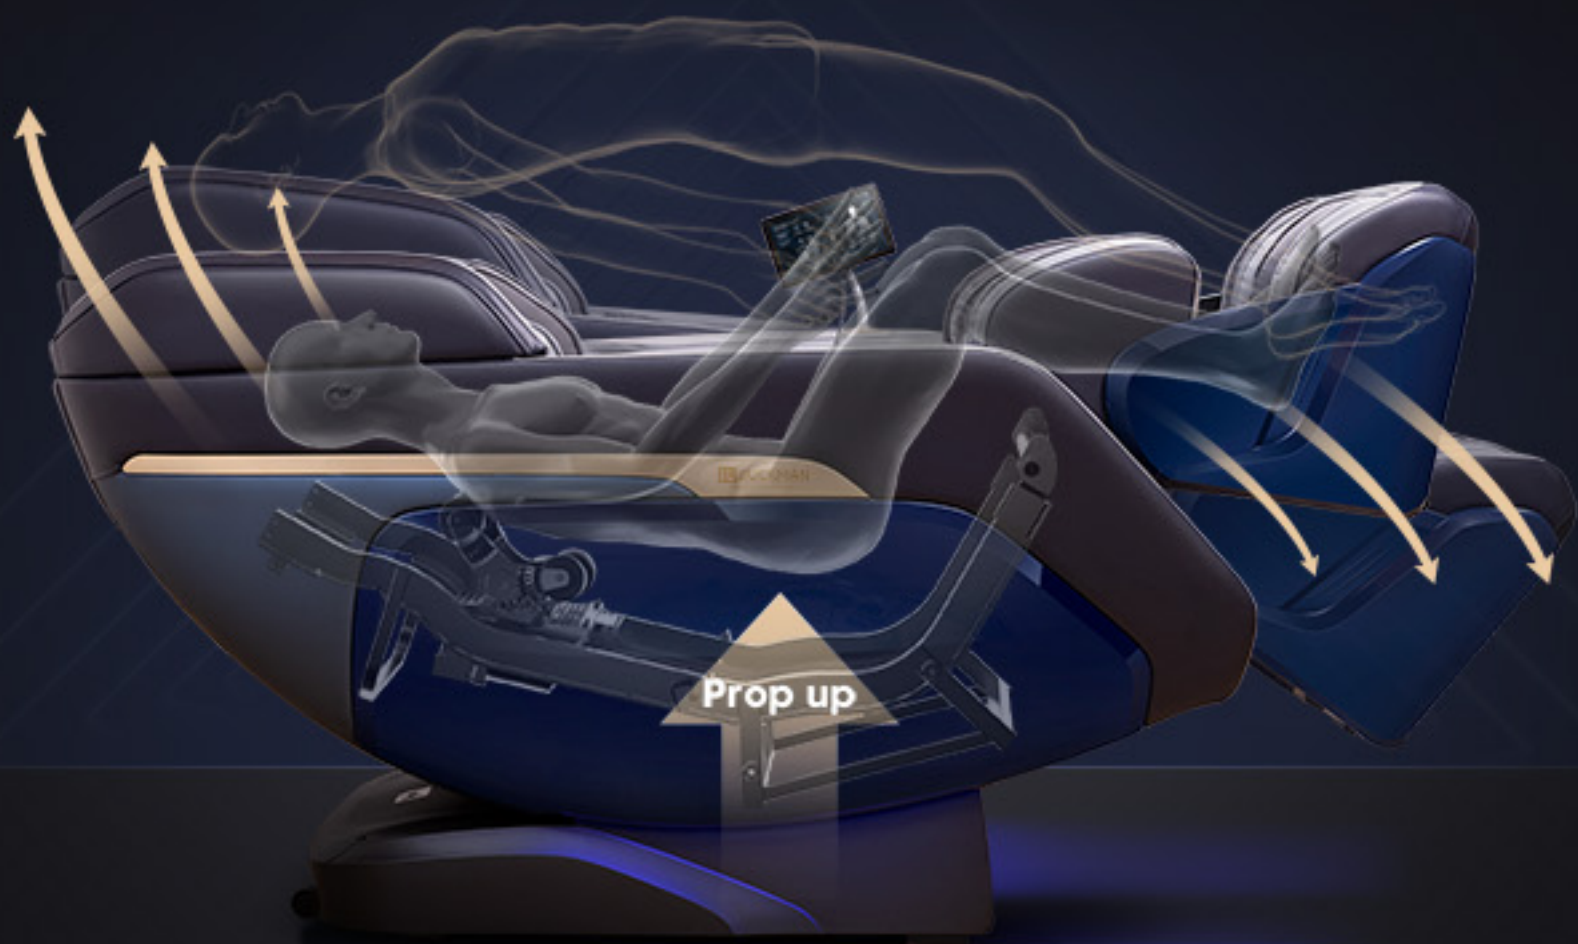

Leg Airbag Massage & Calf Rollers Massage

Entire calves are kneaded and squeezed by airbags and rollers, draining massage play a very good role in relaxing calf muscles and soothing calf swelling

Heel Tapping Massage

High-frequency taps per second, Enjoy a professional foot massage at home.

Flexible

Telescope Legs

Electric telescopic up to 18cm, no matter what your leg shape is, it can be easily related.

Heating Therapy

Heating Temperature: 50-55°C

The heating system includes the back and calf area, which promotes blood circulation when you enjoy the massage.

**Legrest and backrest
work independently.**

Advanced TFT Touch Screen

- 7 inches
- Touch screen

24 Automation Programs

Ready-made 24 automatic programs combine all the functions available in a particular model with the right combination and intensity.

4D massage rollers

Strength&Speed 3 levels