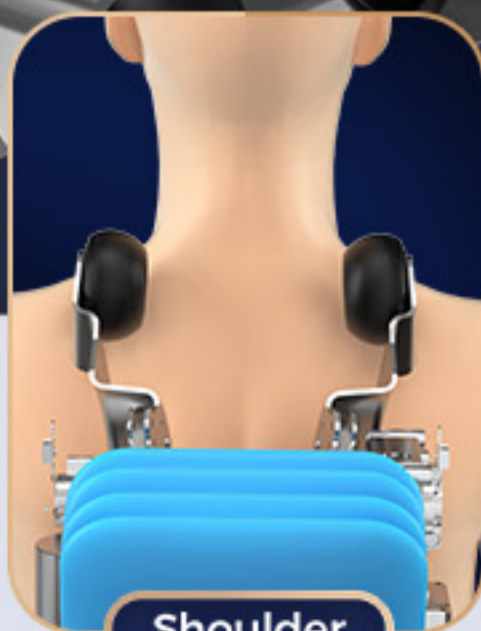

SL track

Full body airbags

Zero gravity

USB Charging

Bluetooth speaker

Foot rollers & heating

Back heating

Flexible telescope legs

Deep stretch

TFT touch screen

4D Mechanical Massage Hands

Generate a more effective massage, and
bring more pleasures to your body feeling

Neck

Shoulder

Back

Ergonomic **1250mm** SL track design

Full Body Airbag Massage

Compression on shoulders, arms, foot and hips,
relive body pain and stress

Space Capsule Zero Gravity

Make you under weightlessness condition and enjoy perfect relaxation without any restrict

○ Initial Step
90-120°

○ Comfort Step
120-150°

○ Deep Step
150-180°

HIFI Bluetooth Speaker

Enjoy your favorite music during massage,
relax both physical and mental

Calf Kneading Massage

Entire calves are kneaded and squeezed by up-and-down movements of the airbags, draining massage play a very good role in relaxing calf muscles and soothing calf swelling.