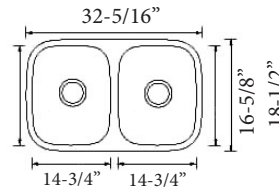

SM1613

Sink Size: 18-1/8" x 15-1/8"
Depth: 7-1/2"
Bowl Size : 16" x 13"

* Bisque is available.

SM905B

Sink Size: 31-1/2" x 20-1/2"
Depth: 9"
Bowl Size: 29-1/2" x 18-1/2"
Material: 18/8 (304)
Thickness: 18G (1.2 mm)

SM1714

Sink Size: 19 3/4" x 16-1/2"
Depth: 7-1/2"
Bowl Size : 17" x 14"

* Bisque is available.

HAND MADE SINKS ZERO RADIUS ** 16 GAUGE

- **HB2518** Bowl Size: 23" x 16" / Depth 9"

Strainer Included

* Bottom Grid is available. / *DXF File is available.

SM206 Small

Sink Size: 31-1/16" x 17-7/8"
 Depth: 9" / 9"
 Bowl Size: 13-15/16" x 16"
 13-15/16" x 16"
 Material: 18/8 (304)
 Thickness: 18G (1.2 mm)

SM1612

Sink Size: 18-1/2" x 13-3/4"
 Depth: 6"
 Bowl Size : 16-1/2" x 11-5/8"

* Bisque is available.

SM206 Big

Sink Size: 32-5/16" x 18-1/2"
 Depth: 9" / 9"
 Bowl Size: 14-3/4" x 16-5/8"
 14-3/4" x 16-5/8"
 Material: 18/8 (304)
 Thickness: 18G (1.2 mm)

SM1812

Sink Size: 20-3/4" x 14-3/4"
 Depth: 8-1/8"
 Bowl Size : 18" x 12"