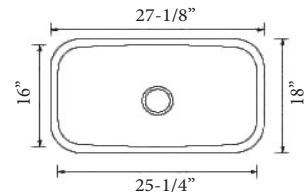

Sink Size: 16-5/16"
Depth: 7"
Bowl Size: 14-3/8"
Material: 18/8 (304)
Thickness: 18G (1.2 mm)

SM301V

Sink Size: 23" x 17-3/4"
Depth: 9"
Bowl Size: 21-1/8" x 15-3/4"
Material: 18/8 (304)
Thickness: 18G (1.2 mm)

5-1/2" Depth ADA Compliant Sink Available

SM102

Sink Size: 15" x 12-11/16"
Depth: 7"
Bowl Size: 13-1/16" x 10-11/16"
Material: 18/8 (304)
Thickness: 18G (1.2 mm)

SM307V

Sink Size: 23-5/8" x 21"
Depth: 9"
Bowl Size: 21-1/2" x 18-7/8"
Material: 18/8 (304)
Thickness: 18G (1.2 mm)

SM103

Sink Size: 16" x 16"
Depth: 8"
Bowl Size: 14" x 14"
Material: 18/8 (304)
Thickness: 18G (1.2 mm)

SM305V

Sink Size: 27-1/8" x 18"
Depth: 9"
Bowl Size: 25-1/8" x 16"
Material: 18/8 (304)
Thickness: 18G (1.2 mm)

SM109

Sink Size : 18" x 16"
Depth : 8"
Bowl Size : 16" x 14"
Material : 18/8 (304)
Thickness : 18G (1.2 mm)

SM309V

Sink Size: 29-3/4" x 18"
Depth: 9"
Bowl Size: 27-3/4" x 16"
Material: 18/8 (304)
Thickness: 18G (1.2 mm)