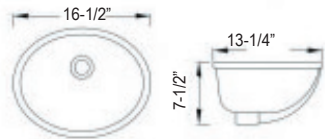

HM3018

- Sink Size: 30" x 18"
- Depth: 10"
- Bowl Size: 28" x 16"
- Thickness: 18 Gauge
- Material : 304 Stainless Steel

- **HM1614** Sink Size : 16" x 14"
Bowl Size: 14" x 12" / Depth 8"
- **HM1618** Sink Size : 16" x 18"
Bowl Size: 14" x 16" / Depth 8"

* Bottom Grid is available. / *DXF File is available.

SM1310

Sink Size: 15-1/4" x 12-1/4"
Depth: 6-3/8"
Bowl Size : 13" x 10-1/8"

SM905

Sink Size: 31-1/2" x 20-5/8"
Depth: 9" / 7"
Bowl Size: 17-3/4" x 18-1/2"
10-3/8" x 16"
Material: 18/8 (304)
Thickness: 18G (1.2 mm)

SM1512

Sink Size: 16-1/2" x 13-1/4"
Depth: 7-1/2"
Bowl Size : 15" x 12"

* Bisque is available.

SM905 Reverse

Sink Size: 31-1/2" x 20-5/8"
Depth: 9" / 7"
Bowl Size: 10-3/8" x 16"
17-3/4" x 18-1/2"
Material: 18/8 (304)
Thickness: 18G (1.2 mm)

SM1613

Sink Size: 18-1/8" x 15-1/8"
Depth: 7-1/2"
Bowl Size : 16" x 13"

* Bisque is available.

SM905B

Sink Size: 31-1/2" x 20-1/2"
Depth: 9"
Bowl Size: 29-1/2" x 18-1/2"
Material: 18/8 (304)
Thickness: 18G (1.2 mm)