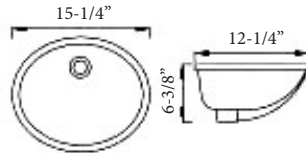

HM2518

- Sink Size: 25" x 18"
- Depth: 10"
- Bowl Size: 23" x 16"
- Thickness: 18 Gauge
- Material : 304 Stainless Steel

DOUBLE BOWL HAND MADE SINKS ZERO RADIUS

HM3220T (50/50) 18G

- Sink Size : 32" x 20"
- Depth : 9"
- Bowl Size: 14-1/2"x18" & 14-1/2"x18"
- Thickness: 18 Gauge

** Included square strainers

HB3220 (55/45) 16G

- Sink Size : 32" x 20"
- Depth : 9"
- Bowl Size: 17"x18" & 12"x18"
- Thickness: 16 Gauge

HM2718

- Sink Size: 27" x 18"
- Depth: 10"
- Bowl Size: 25" x 16"
- Thickness: 18 Gauge / 16 Gauge
- Material : 304 Stainless Steel

HM3018

- Sink Size: 30" x 18"
- Depth: 10"
- Bowl Size: 28" x 16"
- Thickness: 18 Gauge
- Material : 304 Stainless Steel

- **HM1614** Sink Size : 16" x 14"
Bowl Size: 14" x 12" / Depth 8"
- **HM1618** Sink Size : 16" x 18"
Bowl Size: 14" x 16" / Depth 8"

* Bottom Grid is available. / *DXF File is available.

SM1310

Sink Size: 15-1/4" x 12-1/4"
Depth: 6-3/8"
Bowl Size : 13" x 10-1/8"

SM905

Sink Size: 31-1/2" x 20-5/8"
Depth: 9" / 7"
Bowl Size: 17-3/4" x 18-1/2"
10-3/8" x 16"
Material: 18/8 (304)
Thickness: 18G (1.2 mm)