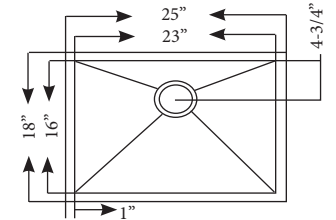

FARM SINKS

FM3321

- Sink Size: 32-7/8" x 21-3/4"
- Depth: 10"
- Bowl Size: 30-7/8" x 17-5/8"

* Bottom Grid is available.

HAND MADE SINKS SMALL RADIUS

HM2318

- Sink Size: 23" x 18"
- Depth: 10"
- Bowl Size: 21" x 16"
- Thickness: 18 Gauge / 16 Gauge
- Material : 304 Stainless Steel

HM2518

- Sink Size: 25" x 18"
- Depth: 10"
- Bowl Size: 23" x 16"
- Thickness: 18 Gauge
- Material : 304 Stainless Steel

DOUBLE BOWL HAND MADE SINKS ZERO RADIUS

HM3220T (50/50) 18G

- Sink Size : 32" x 20"
- Depth : 9"
- Bowl Size: 14-1/2"x18" & 14-1/2"x18"
- Thickness: 18 Gauge

** Included square strainers

HB3220 (55/45) 16G

- Sink Size : 32" x 20"
- Depth : 9"
- Bowl Size: 17"x18" & 12"x18"
- Thickness: 16 Gauge

HM2718

- Sink Size: 27" x 18"
- Depth: 10"
- Bowl Size: 25" x 16"
- Thickness: 18 Gauge / 16 Gauge
- Material : 304 Stainless Steel

HM3018

- Sink Size: 30" x 18"
- Depth: 10"
- Bowl Size: 28" x 16"
- Thickness: 18 Gauge
- Material : 304 Stainless Steel

- **HM1614** Sink Size : 16" x 14"
Bowl Size: 14" x 12" / Depth 8"
- **HM1618** Sink Size : 16" x 18"
Bowl Size: 14" x 16" / Depth 8"