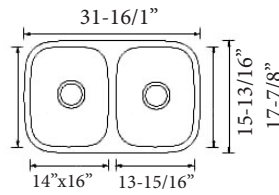

SM1613

Sink Size: 18-1/8" x 15-1/8"
Depth: 7-1/2"
Bowl Size : 16" x 13"

* Bisque is available.

SM905B

Sink Size: 31-1/2" x 20-1/2"
Depth: 9"
Bowl Size: 29-1/2" x 18-1/2"
Material: 18/8 (304)
Thickness: 18G (1.2 mm)

SM1714

Sink Size: 19 3/4" x 16-1/2"
Depth: 7-1/2"
Bowl Size : 17" x 14"

* Bisque is available.

HAND MADE SINKS ZERO RADIUS ** 16 GAUGE

- **HB2518** Bowl Size: 23" x 16" / Depth 9"

Strainer Included

* Bottom Grid is available. / *DXF File is available.

SM206 Small

Sink Size: 31-1/16" x 17-7/8"
 Depth: 9" / 9"
 Bowl Size: 13-15/16" x 16"
 13-15/16" x 16"
 Material: 18/8 (304)
 Thickness: 18G (1.2 mm)

SM1612

Sink Size: 18-1/2" x 13-3/4"
 Depth: 6"
 Bowl Size : 16-1/2" x 11-5/8"

* Bisque is available.

SM206 Big

Sink Size: 32-5/16" x 18-1/2"
 Depth: 9" / 9"
 Bowl Size: 14-3/4" x 16-5/8"
 14-3/4" x 16-5/8"
 Material: 18/8 (304)
 Thickness: 18G (1.2 mm)

SM1812

Sink Size: 20-3/4" x 14-3/4"
 Depth: 8-1/8"
 Bowl Size : 18" x 12"