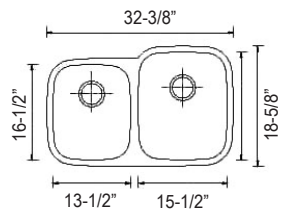

SM1714

Sink Size: 19 3/4" x 16-1/2"
Depth: 7-1/2"
Bowl Size : 17" x 14"

* Bisque is available.

HAND MADE SINKS ZERO RADIUS ** 16 GAUGE

- **HB2518** Bowl Size: 23" x 16" / Depth 9"

Strainer Included

* Bottom Grid is available. / *DXF File is available.

* Bisque is available.

SM206 Big

Sink Size: 32-5/16" x 18-1/2"
 Depth: 9" / 9"
 Bowl Size: 14-3/4" x 16-5/8"
 14-3/4" x 16-5/8"
 Material: 18/8 (304)
 Thickness: 18G (1.2 mm)

SM1812

Sink Size: 20-3/4" x 14-3/4"
 Depth: 8-1/8"
 Bowl Size : 18" x 12"

* Bisque is available.

SM907

Sink Size: 32-3/8" x 20-3/4"
 Depth: 9" / 7"
 Bowl Size: 15-1/2" x 18-5/8"
 13-1/2" x 16-1/2"
 Material: 18/8 (304)
 Thickness: 18G (1.2 mm)

SM907 Reverse

Sink Size: 32-3/8" x 20-3/4"
 Depth: 9" / 7"
 Bowl Size: 13-1/2" x 16-1/2"
 15-1/2" x 18-5/8"
 Material: 18/8 (304)
 Thickness: 18G (1.2 mm)

Sink Grids

* All sizes of bottom grids are available.

EZ Dishwasher Brackets

Sink Anchor Closed End

Screws

Sizes: 5/8", 1/2", 3/4", & 1"

Sink Clips

Z Clips