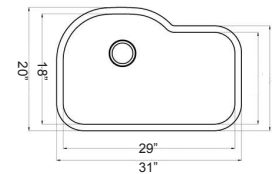

HM3018

- Sink Size: 30" x 18"
- Depth: 10"
- Bowl Size: 28" x 16"
- Thickness: 18 Gauge
- Material : 304 Stainless Steel

- **HM1614** Sink Size : 16" x 14"
Bowl Size: 14" x 12" / Depth 8"
- **HM1618** Sink Size : 16" x 18"
Bowl Size: 14" x 16" / Depth 8"

* Bottom Grid is available. / *DXF File is available.

SM1310

Sink Size: 15-1/4" x 12-1/4"
Depth: 6-3/8"
Bowl Size : 13" x 10-1/8"

SM905

Sink Size: 31-1/2" x 20-5/8"
Depth: 9" / 7"
Bowl Size: 17-3/4" x 18-1/2"
10-3/8" x 16"
Material: 18/8 (304)
Thickness: 18G (1.2 mm)

SM1613

Sink Size: 18-1/8" x 15-1/8"
Depth: 7-1/2"
Bowl Size : 16" x 13"

* Bisque is available.

SM905B

Sink Size: 31-1/2" x 20-1/2"
Depth: 9"
Bowl Size: 29-1/2" x 18-1/2"
Material: 18/8 (304)
Thickness: 18G (1.2 mm)

SM1714

Sink Size: 19 3/4" x 16-1/2"
Depth: 7-1/2"
Bowl Size : 17" x 14"

* Bisque is available.

HAND MADE SINKS ZERO RADIUS ** 16 GAUGE

- **HB2518** Bowl Size: 23" x 16" / Depth 9"

Strainer Included

* Bottom Grid is available. / *DXF File is available.