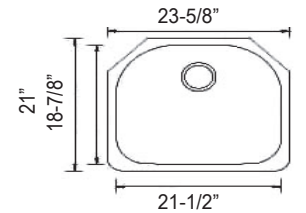

Sink Size: 16-5/16"
Depth: 7"
Bowl Size: 14-3/8"
Material: 18/8 (304)
Thickness: 18G (1.2 mm)

SM301V

Sink Size: 23" x 17-3/4"
Depth: 9"
Bowl Size: 21-1/8" x 15-3/4"
Material: 18/8 (304)
Thickness: 18G (1.2 mm)

5-1/2" Depth ADA Compliant Sink Available

SM102

Sink Size: 15" x 12-11/16"
Depth: 7"
Bowl Size: 13-1/16" x 10-11/16"
Material: 18/8 (304)
Thickness: 18G (1.2 mm)

SM307V

Sink Size: 23-5/8" x 21"
Depth: 9"
Bowl Size: 21-1/2" x 18-7/8"
Material: 18/8 (304)
Thickness: 18G (1.2 mm)

SM103

Sink Size: 16" x 16"
Depth: 8"
Bowl Size: 14" x 14"
Material: 18/8 (304)
Thickness: 18G (1.2 mm)

SM305V

Sink Size: 27-1/8" x 18"
Depth: 9"
Bowl Size: 25-1/8" x 16"
Material: 18/8 (304)
Thickness: 18G (1.2 mm)

SM109

Sink Size : 18" x 16"
Depth : 8"
Bowl Size : 16" x 14"
Material : 18/8 (304)
Thickness : 18G (1.2 mm)

SM309V

Sink Size: 29-3/4" x 18"
Depth: 9"
Bowl Size: 27-3/4" x 16"
Material: 18/8 (304)
Thickness: 18G (1.2 mm)