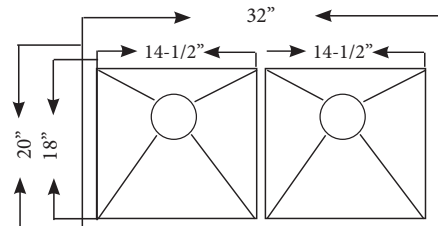

HM2518

- Sink Size: 25" x 18"
- Depth: 10"
- Bowl Size: 23" x 16"
- Thickness: 18 Gauge
- Material : 304 Stainless Steel

DOUBLE BOWL HAND MADE SINKS ZERO RADIUS

HM3220T (50/50) 18G

- Sink Size : 32" x 20"
- Depth : 9"
- Bowl Size: 14-1/2"x18" & 14-1/2"x18"
- Thickness: 18 Gauge

** Included square strainers

HB3220 (55/45) 16G

- Sink Size : 32" x 20"
- Depth : 9"
- Bowl Size: 17"x18" & 12"x18"
- Thickness: 16 Gauge

HM2718

- Sink Size: 27" x 18"
- Depth: 10"
- Bowl Size: 25" x 16"
- Thickness: 18 Gauge / 16 Gauge
- Material : 304 Stainless Steel

HM3018

- Sink Size: 30" x 18"
- Depth: 10"
- Bowl Size: 28" x 16"
- Thickness: 18 Gauge
- Material : 304 Stainless Steel

- **HM1614** Sink Size : 16" x 14"
Bowl Size: 14" x 12" / Depth 8"
- **HM1618** Sink Size : 16" x 18"
Bowl Size: 14" x 16" / Depth 8"

* Bottom Grid is available. / *DXF File is available.

SM1310

Sink Size: 15-1/4" x 12-1/4"
Depth: 6-3/8"
Bowl Size : 13" x 10-1/8"

SM905

Sink Size: 31-1/2" x 20-5/8"
Depth: 9" / 7"
Bowl Size: 17-3/4" x 18-1/2"
10-3/8" x 16"
Material: 18/8 (304)
Thickness: 18G (1.2 mm)