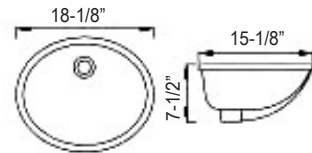

HM3018

- Sink Size: 30" x 18"
- Depth: 10"
- Bowl Size: 28" x 16"
- Thickness: 18 Gauge
- Material : 304 Stainless Steel

- **HM1614** Sink Size : 16" x 14"
Bowl Size: 14" x 12" / Depth 8"
- **HM1618** Sink Size : 16" x 18"
Bowl Size: 14" x 16" / Depth 8"

* Bottom Grid is available. / *DXF File is available.

SM1310

Sink Size: 15-1/4" x 12-1/4"
Depth: 6-3/8"
Bowl Size : 13" x 10-1/8"

SM905

Sink Size: 31-1/2" x 20-5/8"
Depth: 9" / 7"
Bowl Size: 17-3/4" x 18-1/2"
10-3/8" x 16"
Material: 18/8 (304)
Thickness: 18G (1.2 mm)

SM1512

Sink Size: 16-1/2" x 13-1/4"
Depth: 7-1/2"
Bowl Size : 15" x 12"

* Bisque is available.

SM905 Reverse

Sink Size: 31-1/2" x 20-5/8"
Depth: 9" / 7"
Bowl Size: 10-3/8" x 16"
17-3/4" x 18-1/2"
Material: 18/8 (304)
Thickness: 18G (1.2 mm)

SM1613

Sink Size: 18-1/8" x 15-1/8"
Depth: 7-1/2"
Bowl Size : 16" x 13"

* Bisque is available.

SM905B

Sink Size: 31-1/2" x 20-1/2"
Depth: 9"
Bowl Size: 29-1/2" x 18-1/2"
Material: 18/8 (304)
Thickness: 18G (1.2 mm)