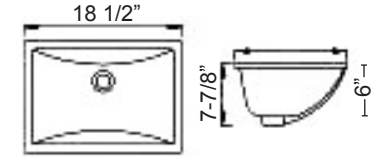

SM1613

Sink Size: 18-1/8" x 15-1/8"
Depth: 7-1/2"
Bowl Size : 16" x 13"

* Bisque is available.

SM905B

Sink Size: 31-1/2" x 20-1/2"
Depth: 9"
Bowl Size: 29-1/2" x 18-1/2"
Material: 18/8 (304)
Thickness: 18G (1.2 mm)

SM1714

Sink Size: 19 3/4" x 16-1/2"
Depth: 7-1/2"
Bowl Size : 17" x 14"

* Bisque is available.

HAND MADE SINKS ZERO RADIUS ** 16 GAUGE

- **HB2518** Bowl Size: 23" x 16" / Depth 9"

Strainer Included

* Bottom Grid is available. / *DXF File is available.

SM206 Small

Sink Size: 31-1/16" x 17-7/8"
 Depth: 9" / 9"
 Bowl Size: 13-15/16" x 16"
 13-15/16" x 16"
 Material: 18/8 (304)
 Thickness: 18G (1.2 mm)

SM1612

Sink Size: 18-1/2" x 13-3/4"
 Depth: 6"
 Bowl Size : 16-1/2" x 11-5/8"

* Bisque is available.

SM206 Big

Sink Size: 32-5/16" x 18-1/2"
 Depth: 9" / 9"
 Bowl Size: 14-3/4" x 16-5/8"
 14-3/4" x 16-5/8"
 Material: 18/8 (304)
 Thickness: 18G (1.2 mm)

SM1812

Sink Size: 20-3/4" x 14-3/4"
 Depth: 8-1/8"
 Bowl Size : 18" x 12"