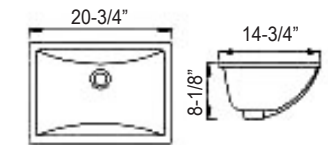

SM1714

Sink Size: 19 3/4" x 16-1/2"
Depth: 7-1/2"
Bowl Size : 17" x 14"

* Bisque is available.

HAND MADE SINKS ZERO RADIUS ** 16 GAUGE

- **HB2518** Bowl Size: 23" x 16" / Depth 9"

Strainer Included

* Bottom Grid is available. / *DXF File is available.

SM206 Small

Sink Size: 31-1/16" x 17-7/8"
 Depth: 9" / 9"
 Bowl Size: 13-15/16" x 16"
 13-15/16" x 16"
 Material: 18/8 (304)
 Thickness: 18G (1.2 mm)

SM1612

Sink Size: 18-1/2" x 13-3/4"
 Depth: 6"
 Bowl Size : 16-1/2" x 11-5/8"

* Bisque is available.

SM206 Big

Sink Size: 32-5/16" x 18-1/2"
 Depth: 9" / 9"
 Bowl Size: 14-3/4" x 16-5/8"
 14-3/4" x 16-5/8"
 Material: 18/8 (304)
 Thickness: 18G (1.2 mm)

SM1812

Sink Size: 20-3/4" x 14-3/4"
 Depth: 8-1/8"
 Bowl Size : 18" x 12"

* Bisque is available.

SM907

Sink Size: 32-3/8" x 20-3/4"
 Depth: 9" / 7"
 Bowl Size: 15-1/2" x 18-5/8"
 13-1/2" x 16-1/2"
 Material: 18/8 (304)
 Thickness: 18G (1.2 mm)

SM907 Reverse

Sink Size: 32-3/8" x 20-3/4"
 Depth: 9" / 7"
 Bowl Size: 13-1/2" x 16-1/2"
 15-1/2" x 18-5/8"
 Material: 18/8 (304)
 Thickness: 18G (1.2 mm)