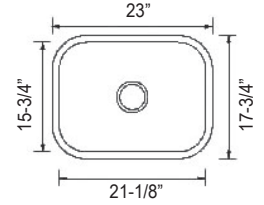

* Bisque is available.

SM206 Big

Sink Size: 32-5/16" x 18-1/2"
 Depth: 9" / 9"
 Bowl Size: 14-3/4" x 16-5/8"
 14-3/4" x 16-5/8"
 Material: 18/8 (304)
 Thickness: 18G (1.2 mm)

SM1812

Sink Size: 20-3/4" x 14-3/4"
 Depth: 8-1/8"
 Bowl Size : 18" x 12"

* Bisque is available.

SM907

Sink Size: 32-3/8" x 20-3/4"
 Depth: 9" / 7"
 Bowl Size: 15-1/2" x 18-5/8"
 13-1/2" x 16-1/2"
 Material: 18/8 (304)
 Thickness: 18G (1.2 mm)

SM907 Reverse

Sink Size: 32-3/8" x 20-3/4"
 Depth: 9" / 7"
 Bowl Size: 13-1/2" x 16-1/2"
 15-1/2" x 18-5/8"
 Material: 18/8 (304)
 Thickness: 18G (1.2 mm)

Sink Grids

* All sizes of bottom grids are available.

EZ Dishwasher Brackets

Sink Anchor Closed End

Screws

Sizes: 5/8", 1/2", 3/4", & 1"

Sink Clips

Z Clips

Sink Size: 16-5/16"
Depth: 7"
Bowl Size: 14-3/8"
Material: 18/8 (304)
Thickness: 18G (1.2 mm)

SM301V

Sink Size: 23" x 17-3/4"
Depth: 9"
Bowl Size: 21-1/8" x 15-3/4"
Material: 18/8 (304)
Thickness: 18G (1.2 mm)