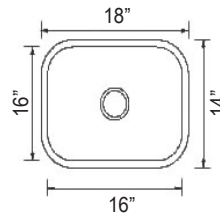

Sink Size: 16-5/16"
Depth: 7"
Bowl Size: 14-3/8"
Material: 18/8 (304)
Thickness: 18G (1.2 mm)

SM301V

Sink Size: 23" x 17-3/4"
Depth: 9"
Bowl Size: 21-1/8" x 15-3/4"
Material: 18/8 (304)
Thickness: 18G (1.2 mm)

5-1/2" Depth ADA Compliant Sink Available

SM102

Sink Size: 15" x 12-11/16"
Depth: 7"
Bowl Size: 13-1/16" x 10-11/16"
Material: 18/8 (304)
Thickness: 18G (1.2 mm)

SM307V

Sink Size: 23-5/8" x 21"
Depth: 9"
Bowl Size: 21-1/2" x 18-7/8"
Material: 18/8 (304)
Thickness: 18G (1.2 mm)

SM103

Sink Size: 16" x 16"
Depth: 8"
Bowl Size: 14" x 14"
Material: 18/8 (304)
Thickness: 18G (1.2 mm)

SM305V

Sink Size: 27-1/8" x 18"
Depth: 9"
Bowl Size: 25-1/8" x 16"
Material: 18/8 (304)
Thickness: 18G (1.2 mm)

SM109

Sink Size : 18" x 16"
Depth : 8"
Bowl Size : 16" x 14"
Material : 18/8 (304)
Thickness : 18G (1.2 mm)

SM309V

Sink Size: 29-3/4" x 18"
Depth: 9"
Bowl Size: 27-3/4" x 16"
Material: 18/8 (304)
Thickness: 18G (1.2 mm)