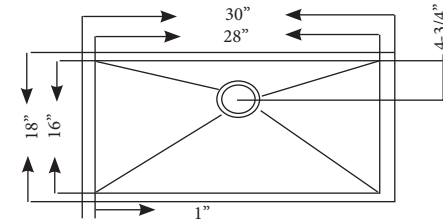

HM2518

- Sink Size: 25" x 18"
- Depth: 10"
- Bowl Size: 23" x 16"
- Thickness: 18 Gauge
- Material : 304 Stainless Steel

DOUBLE BOWL HAND MADE SINKS ZERO RADIUS

HM3220T (50/50) 18G

- Sink Size : 32" x 20"
- Depth : 9"
- Bowl Size: 14-1/2"x18" & 14-1/2"x18"
- Thickness: 18 Gauge

** Included square strainers

HB3220 (55/45) 16G

- Sink Size : 32" x 20"
- Depth : 9"
- Bowl Size: 17"x18" & 12"x18"
- Thickness: 16 Gauge

HM2718

- Sink Size: 27" x 18"
- Depth: 10"
- Bowl Size: 25" x 16"
- Thickness: 18 Gauge / 16 Gauge
- Material : 304 Stainless Steel

HM3018

- Sink Size: 30" x 18"
- Depth: 10"
- Bowl Size: 28" x 16"
- Thickness: 18 Gauge
- Material : 304 Stainless Steel

- **HM1614** Sink Size : 16" x 14"
Bowl Size: 14" x 12" / Depth 8"
- **HM1618** Sink Size : 16" x 18"
Bowl Size: 14" x 16" / Depth 8"

* Bottom Grid is available. / *DXF File is available.

SM1310

Sink Size: 15-1/4" x 12-1/4"
Depth: 6-3/8"
Bowl Size : 13" x 10-1/8"

SM905

Sink Size: 31-1/2" x 20-5/8"
Depth: 9" / 7"
Bowl Size: 17-3/4" x 18-1/2"
10-3/8" x 16"
Material: 18/8 (304)
Thickness: 18G (1.2 mm)