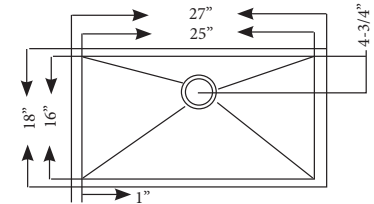

HM2518

- Sink Size: 25" x 18"
- Depth: 10"
- Bowl Size: 23" x 16"
- Thickness: 18 Gauge
- Material : 304 Stainless Steel

DOUBLE BOWL HAND MADE SINKS ZERO RADIUS

HM3220T (50/50) 18G

- Sink Size : 32" x 20"
- Depth : 9"
- Bowl Size: 14-1/2"x18" & 14-1/2"x18"
- Thickness: 18 Gauge

** Included square strainers

HB3220 (55/45) 16G

- Sink Size : 32" x 20"
- Depth : 9"
- Bowl Size: 17"x18" & 12"x18"
- Thickness: 16 Gauge

HM2718

- Sink Size: 27" x 18"
- Depth: 10"
- Bowl Size: 25" x 16"
- Thickness: 18 Gauge / 16 Gauge
- Material : 304 Stainless Steel

HM3018

- Sink Size: 30" x 18"
- Depth: 10"
- Bowl Size: 28" x 16"
- Thickness: 18 Gauge
- Material : 304 Stainless Steel

- **HM1614** Sink Size : 16" x 14"
Bowl Size: 14" x 12" / Depth 8"
- **HM1618** Sink Size : 16" x 18"
Bowl Size: 14" x 16" / Depth 8"

* Bottom Grid is available. / *DXF File is available.

SM1310

Sink Size: 15-1/4" x 12-1/4"
Depth: 6-3/8"
Bowl Size : 13" x 10-1/8"

SM905

Sink Size: 31-1/2" x 20-5/8"
Depth: 9" / 7"
Bowl Size: 17-3/4" x 18-1/2"
10-3/8" x 16"
Material: 18/8 (304)
Thickness: 18G (1.2 mm)