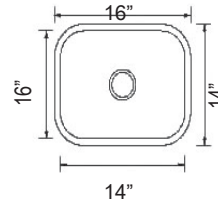

Sink Size: 16-5/16"
Depth: 7"
Bowl Size: 14-3/8"
Material: 18/8 (304)
Thickness: 18G (1.2 mm)

SM301V

Sink Size: 23" x 17-3/4"
Depth: 9"
Bowl Size: 21-1/8" x 15-3/4"
Material: 18/8 (304)
Thickness: 18G (1.2 mm)

5-1/2" Depth ADA Compliant Sink Available

SM102

Sink Size: 15" x 12-11/16"
Depth: 7"
Bowl Size: 13-1/16" x 10-11/16"
Material: 18/8 (304)
Thickness: 18G (1.2 mm)

SM307V

Sink Size: 23-5/8" x 21"
Depth: 9"
Bowl Size: 21-1/2" x 18-7/8"
Material: 18/8 (304)
Thickness: 18G (1.2 mm)

SM103

Sink Size: 16" x 16"
Depth: 8"
Bowl Size: 14" x 14"
Material: 18/8 (304)
Thickness: 18G (1.2 mm)

SM305V

Sink Size: 27-1/8" x 18"
Depth: 9"
Bowl Size: 25-1/8" x 16"
Material: 18/8 (304)
Thickness: 18G (1.2 mm)

SM109

Sink Size : 18" x 16"
Depth : 8"
Bowl Size : 16" x 14"
Material : 18/8 (304)
Thickness : 18G (1.2 mm)

SM309V

Sink Size: 29-3/4" x 18"
Depth: 9"
Bowl Size: 27-3/4" x 16"
Material: 18/8 (304)
Thickness: 18G (1.2 mm)