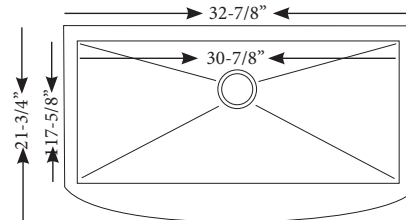

FARM SINKS

FM3321

- Sink Size: 32-7/8" x 21-3/4"
- Depth: 10"
- Bowl Size: 30-7/8" x 17-5/8"

* Bottom Grid is available.

HAND MADE SINKS SMALL RADIUS

HM2318

- Sink Size: 23" x 18"
- Depth: 10"
- Bowl Size: 21" x 16"
- Thickness: 18 Gauge / 16 Gauge
- Material : 304 Stainless Steel

HM2518

- Sink Size: 25" x 18"
- Depth: 10"
- Bowl Size: 23" x 16"
- Thickness: 18 Gauge
- Material : 304 Stainless Steel

DOUBLE BOWL HAND MADE SINKS ZERO RADIUS

HM3220T (50/50) 18G

- Sink Size : 32" x 20"
- Depth : 9"
- Bowl Size: 14-1/2"x18" & 14-1/2"x18"
- Thickness: 18 Gauge

** Included square strainers

HB3220 (55/45) 16G

- Sink Size : 32" x 20"
- Depth : 9"
- Bowl Size: 17"x18" & 12"x18"
- Thickness: 16 Gauge

HM2718

- Sink Size: 27" x 18"
- Depth: 10"
- Bowl Size: 25" x 16"
- Thickness: 18 Gauge / 16 Gauge
- Material : 304 Stainless Steel

HM3018

- Sink Size: 30" x 18"
- Depth: 10"
- Bowl Size: 28" x 16"
- Thickness: 18 Gauge
- Material : 304 Stainless Steel

- **HM1614** Sink Size : 16" x 14"
Bowl Size: 14" x 12" / Depth 8"
- **HM1618** Sink Size : 16" x 18"
Bowl Size: 14" x 16" / Depth 8"