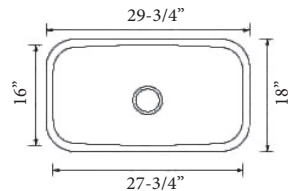

Sink Size: 16-5/16"
Depth: 7"
Bowl Size: 14-3/8"
Material: 18/8 (304)
Thickness: 18G (1.2 mm)

SM301V

Sink Size: 23" x 17-3/4"
Depth: 9"
Bowl Size: 21-1/8" x 15-3/4"
Material: 18/8 (304)
Thickness: 18G (1.2 mm)

5-1/2" Depth ADA Compliant Sink Available

SM102

Sink Size: 15" x 12-11/16"
Depth: 7"
Bowl Size: 13-1/16" x 10-11/16"
Material: 18/8 (304)
Thickness: 18G (1.2 mm)

SM307V

Sink Size: 23-5/8" x 21"
Depth: 9"
Bowl Size: 21-1/2" x 18-7/8"
Material: 18/8 (304)
Thickness: 18G (1.2 mm)

SM103

Sink Size: 16" x 16"
Depth: 8"
Bowl Size: 14" x 14"
Material: 18/8 (304)
Thickness: 18G (1.2 mm)

SM305V

Sink Size: 27-1/8" x 18"
Depth: 9"
Bowl Size: 25-1/8" x 16"
Material: 18/8 (304)
Thickness: 18G (1.2 mm)

SM109

Sink Size : 18" x 16"
Depth : 8"
Bowl Size : 16" x 14"
Material : 18/8 (304)
Thickness : 18G (1.2 mm)

SM309V

Sink Size: 29-3/4" x 18"
Depth: 9"
Bowl Size: 27-3/4" x 16"
Material: 18/8 (304)
Thickness: 18G (1.2 mm)