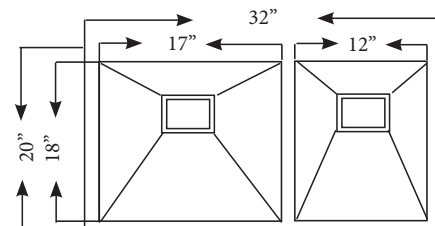

HM2518

- Sink Size: 25" x 18"
- Depth: 10"
- Bowl Size: 23" x 16"
- Thickness: 18 Gauge
- Material : 304 Stainless Steel

DOUBLE BOWL HAND MADE SINKS ZERO RADIUS

HM3220T (50/50) 18G

- Sink Size : 32" x 20"
- Depth : 9"
- Bowl Size: 14-1/2"x18" & 14-1/2"x18"
- Thickness: 18 Gauge

** Included square strainers

HB3220 (55/45) 16G

- Sink Size : 32" x 20"
- Depth : 9"
- Bowl Size: 17"x18" & 12"x18"
- Thickness: 16 Gauge

HM2718

- Sink Size: 27" x 18"
- Depth: 10"
- Bowl Size: 25" x 16"
- Thickness: 18 Gauge / 16 Gauge
- Material : 304 Stainless Steel

HM3018

- Sink Size: 30" x 18"
- Depth: 10"
- Bowl Size: 28" x 16"
- Thickness: 18 Gauge
- Material : 304 Stainless Steel

- **HM1614** Sink Size : 16" x 14"
Bowl Size: 14" x 12" / Depth 8"
- **HM1618** Sink Size : 16" x 18"
Bowl Size: 14" x 16" / Depth 8"

* Bottom Grid is available. / *DXF File is available.

SM1310

Sink Size: 15-1/4" x 12-1/4"
Depth: 6-3/8"
Bowl Size : 13" x 10-1/8"

SM905

Sink Size: 31-1/2" x 20-5/8"
Depth: 9" / 7"
Bowl Size: 17-3/4" x 18-1/2"
10-3/8" x 16"
Material: 18/8 (304)
Thickness: 18G (1.2 mm)