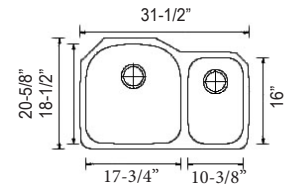

HM3018

- Sink Size: 30" x 18"
- Depth: 10"
- Bowl Size: 28" x 16"
- Thickness: 18 Gauge
- Material : 304 Stainless Steel

- **HM1614** Sink Size : 16" x 14"
Bowl Size: 14" x 12" / Depth 8"
- **HM1618** Sink Size : 16" x 18"
Bowl Size: 14" x 16" / Depth 8"

* Bottom Grid is available. / *DXF File is available.

SM1310

Sink Size: 15-1/4" x 12-1/4"
Depth: 6-3/8"
Bowl Size : 13" x 10-1/8"

SM905

Sink Size: 31-1/2" x 20-5/8"
Depth: 9" / 7"
Bowl Size: 17-3/4" x 18-1/2"
10-3/8" x 16"
Material: 18/8 (304)
Thickness: 18G (1.2 mm)

SM1512

Sink Size: 16-1/2" x 13-1/4"
Depth: 7-1/2"
Bowl Size : 15" x 12"

* Bisque is available.

SM905 Reverse

Sink Size: 31-1/2" x 20-5/8"
Depth: 9" / 7"
Bowl Size: 10-3/8" x 16"
17-3/4" x 18-1/2"
Material: 18/8 (304)
Thickness: 18G (1.2 mm)

SM1613

Sink Size: 18-1/8" x 15-1/8"
Depth: 7-1/2"
Bowl Size : 16" x 13"

* Bisque is available.

SM905B

Sink Size: 31-1/2" x 20-1/2"
Depth: 9"
Bowl Size: 29-1/2" x 18-1/2"
Material: 18/8 (304)
Thickness: 18G (1.2 mm)