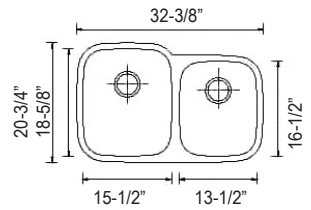

SM1714

Sink Size: 19 3/4" x 16-1/2"
Depth: 7-1/2"
Bowl Size : 17" x 14"

* Bisque is available.

HAND MADE SINKS ZERO RADIUS ** 16 GAUGE

- **HB2518** Bowl Size: 23" x 16" / Depth 9"

Strainer Included

* Bottom Grid is available. / *DXF File is available.

SM206 Small

Sink Size: 31-1/16" x 17-7/8"
 Depth: 9" / 9"
 Bowl Size: 13-15/16" x 16"
 13-15/16" x 16"
 Material: 18/8 (304)
 Thickness: 18G (1.2 mm)

SM1612

Sink Size: 18-1/2" x 13-3/4"
 Depth: 6"
 Bowl Size : 16-1/2" x 11-5/8"

* Bisque is available.

SM206 Big

Sink Size: 32-5/16" x 18-1/2"
 Depth: 9" / 9"
 Bowl Size: 14-3/4" x 16-5/8"
 14-3/4" x 16-5/8"
 Material: 18/8 (304)
 Thickness: 18G (1.2 mm)

SM1812

Sink Size: 20-3/4" x 14-3/4"
 Depth: 8-1/8"
 Bowl Size : 18" x 12"

* Bisque is available.

SM907

Sink Size: 32-3/8" x 20-3/4"
 Depth: 9" / 7"
 Bowl Size: 15-1/2" x 18-5/8"
 13-1/2" x 16-1/2"
 Material: 18/8 (304)
 Thickness: 18G (1.2 mm)

SM907 Reverse

Sink Size: 32-3/8" x 20-3/4"
 Depth: 9" / 7"
 Bowl Size: 13-1/2" x 16-1/2"
 15-1/2" x 18-5/8"
 Material: 18/8 (304)
 Thickness: 18G (1.2 mm)