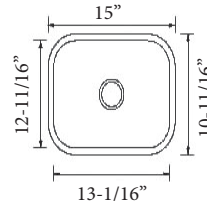

Sink Size: 16-5/16"
Depth: 7"
Bowl Size: 14-3/8"
Material: 18/8 (304)
Thickness: 18G (1.2 mm)

SM301V

Sink Size: 23" x 17-3/4"
Depth: 9"
Bowl Size: 21-1/8" x 15-3/4"
Material: 18/8 (304)
Thickness: 18G (1.2 mm)

5-1/2" Depth ADA Compliant Sink Available

SM102

Sink Size: 15" x 12-11/16"
Depth: 7"
Bowl Size: 13-1/16" x 10-11/16"
Material: 18/8 (304)
Thickness: 18G (1.2 mm)

SM307V

Sink Size: 23-5/8" x 21"
Depth: 9"
Bowl Size: 21-1/2" x 18-7/8"
Material: 18/8 (304)
Thickness: 18G (1.2 mm)

SM103

Sink Size: 16" x 16"
Depth: 8"
Bowl Size: 14" x 14"
Material: 18/8 (304)
Thickness: 18G (1.2 mm)

SM305V

Sink Size: 27-1/8" x 18"
Depth: 9"
Bowl Size: 25-1/8" x 16"
Material: 18/8 (304)
Thickness: 18G (1.2 mm)

SM109

Sink Size : 18" x 16"
Depth : 8"
Bowl Size : 16" x 14"
Material : 18/8 (304)
Thickness : 18G (1.2 mm)

SM309V

Sink Size: 29-3/4" x 18"
Depth: 9"
Bowl Size: 27-3/4" x 16"
Material: 18/8 (304)
Thickness: 18G (1.2 mm)