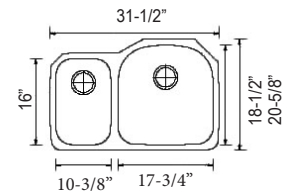

HM3018

- Sink Size: 30" x 18"
- Depth: 10"
- Bowl Size: 28" x 16"
- Thickness: 18 Gauge
- Material : 304 Stainless Steel

- **HM1614** Sink Size : 16" x 14"
Bowl Size: 14" x 12" / Depth 8"
- **HM1618** Sink Size : 16" x 18"
Bowl Size: 14" x 16" / Depth 8"

* Bottom Grid is available. / *DXF File is available.

SM1310

Sink Size: 15-1/4" x 12-1/4"
Depth: 6-3/8"
Bowl Size : 13" x 10-1/8"

SM905

Sink Size: 31-1/2" x 20-5/8"
Depth: 9" / 7"
Bowl Size: 17-3/4" x 18-1/2"
10-3/8" x 16"
Material: 18/8 (304)
Thickness: 18G (1.2 mm)

SM1512

Sink Size: 16-1/2" x 13-1/4"
Depth: 7-1/2"
Bowl Size : 15" x 12"

* Bisque is available.

SM905 Reverse

Sink Size: 31-1/2" x 20-5/8"
Depth: 9" / 7"
Bowl Size: 10-3/8" x 16"
17-3/4" x 18-1/2"
Material: 18/8 (304)
Thickness: 18G (1.2 mm)

SM1613

Sink Size: 18-1/8" x 15-1/8"
Depth: 7-1/2"
Bowl Size : 16" x 13"

* Bisque is available.

SM905B

Sink Size: 31-1/2" x 20-1/2"
Depth: 9"
Bowl Size: 29-1/2" x 18-1/2"
Material: 18/8 (304)
Thickness: 18G (1.2 mm)