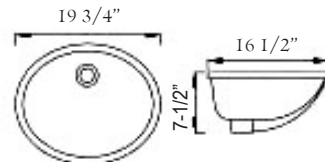

HM3018

- Sink Size: 30" x 18"
- Depth: 10"
- Bowl Size: 28" x 16"
- Thickness: 18 Gauge
- Material : 304 Stainless Steel

- **HM1614** Sink Size : 16" x 14"
Bowl Size: 14" x 12" / Depth 8"
- **HM1618** Sink Size : 16" x 18"
Bowl Size: 14" x 16" / Depth 8"

* Bottom Grid is available. / *DXF File is available.

SM1310

Sink Size: 15-1/4" x 12-1/4"
Depth: 6-3/8"
Bowl Size : 13" x 10-1/8"

SM905

Sink Size: 31-1/2" x 20-5/8"
Depth: 9" / 7"
Bowl Size: 17-3/4" x 18-1/2"
10-3/8" x 16"
Material: 18/8 (304)
Thickness: 18G (1.2 mm)

SM1613

Sink Size: 18-1/8" x 15-1/8"
Depth: 7-1/2"
Bowl Size : 16" x 13"

* Bisque is available.

SM905B

Sink Size: 31-1/2" x 20-1/2"
Depth: 9"
Bowl Size: 29-1/2" x 18-1/2"
Material: 18/8 (304)
Thickness: 18G (1.2 mm)

SM1714

Sink Size: 19 3/4" x 16-1/2"
Depth: 7-1/2"
Bowl Size : 17" x 14"

* Bisque is available.

HAND MADE SINKS ZERO RADIUS ** 16 GAUGE

- **HB2518** Bowl Size: 23" x 16" / Depth 9"

Strainer Included

* Bottom Grid is available. / *DXF File is available.