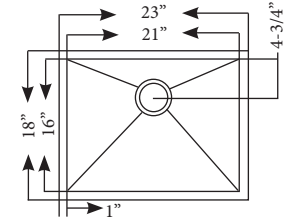

FARM SINKS

FM3321

- Sink Size: 32-7/8" x 21-3/4"
- Depth: 10"
- Bowl Size: 30-7/8" x 17-5/8"

* Bottom Grid is available.

HAND MADE SINKS SMALL RADIUS

HM2318

- Sink Size: 23" x 18"
- Depth: 10"
- Bowl Size: 21" x 16"
- Thickness: 18 Gauge / 16 Gauge
- Material : 304 Stainless Steel

HM2518

- Sink Size: 25" x 18"
- Depth: 10"
- Bowl Size: 23" x 16"
- Thickness: 18 Gauge
- Material : 304 Stainless Steel

DOUBLE BOWL HAND MADE SINKS ZERO RADIUS

HM3220T (50/50) 18G

- Sink Size : 32" x 20"
- Depth : 9"
- Bowl Size: 14-1/2"x18" & 14-1/2"x18"
- Thickness: 18 Gauge

** Included square strainers

HB3220 (55/45) 16G

- Sink Size : 32" x 20"
- Depth : 9"
- Bowl Size: 17"x18" & 12"x18"
- Thickness: 16 Gauge

HM2718

- Sink Size: 27" x 18"
- Depth: 10"
- Bowl Size: 25" x 16"
- Thickness: 18 Gauge / 16 Gauge
- Material : 304 Stainless Steel

HM3018

- Sink Size: 30" x 18"
- Depth: 10"
- Bowl Size: 28" x 16"
- Thickness: 18 Gauge
- Material : 304 Stainless Steel

- **HM1614** Sink Size : 16" x 14"
Bowl Size: 14" x 12" / Depth 8"
- **HM1618** Sink Size : 16" x 18"
Bowl Size: 14" x 16" / Depth 8"