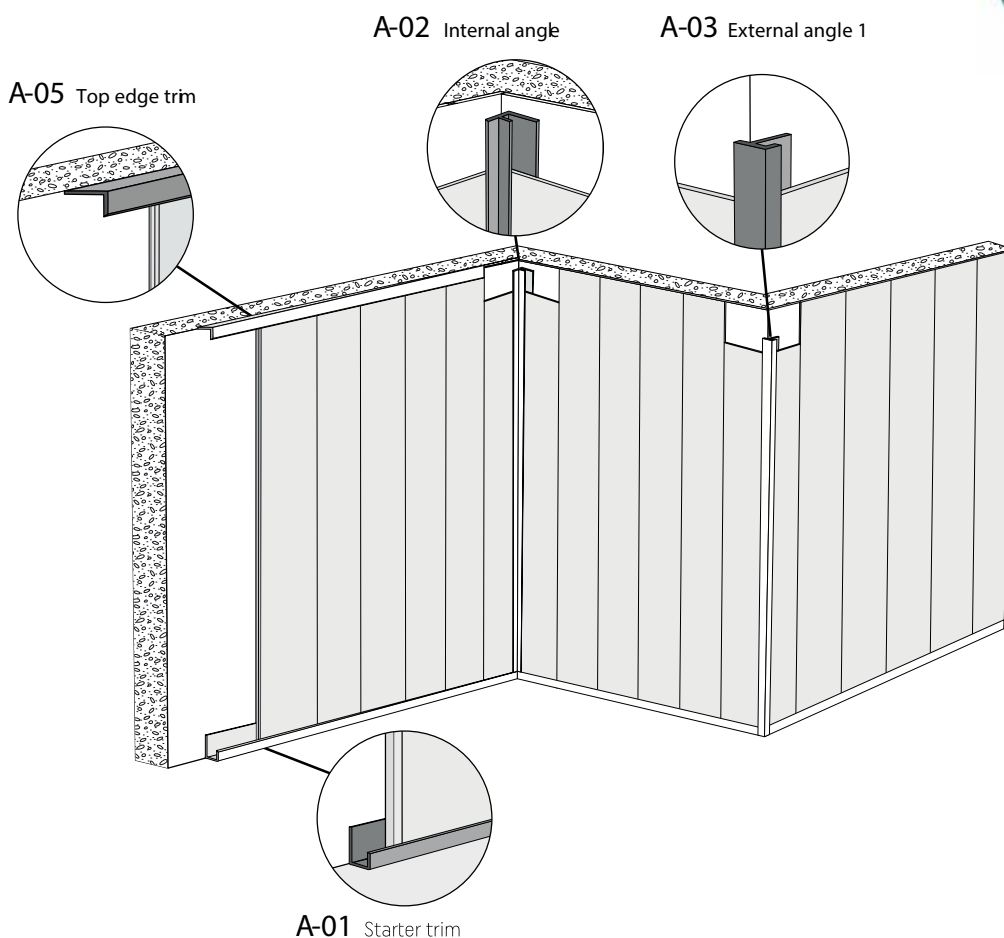

In case of the internal angles, the trim should be placed on the board before its installation.

INSTALLATION IN DAMP AREAS

KERRADECO boards are waterproof, but their joints need to be additionally sealed with silicon – to prevent water from penetrating. Particular attention should be paid to the angles and to the spaces along the ceiling and the floor.