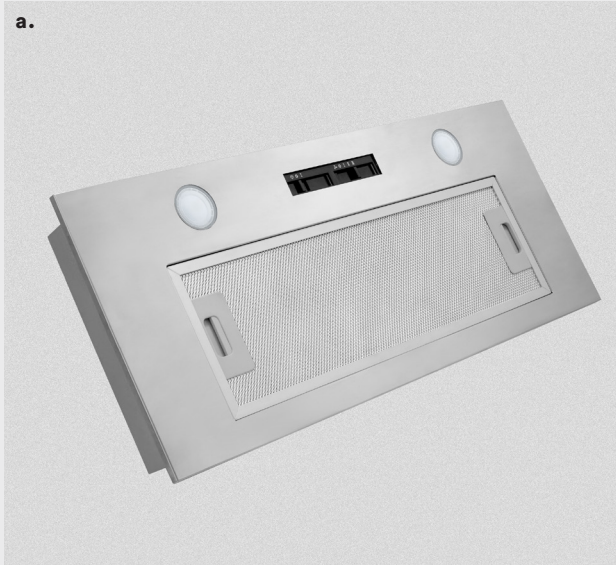

EVERDURE.

RUES512

52cm Stainless Steel Range hood
Undermount

FEATURES

52cm Undermount

This 52cm rangehood is designed to fit in the cupboard above the cooktop. The “undermount” design is perfect when space is an issue, or when you simply want to keep the rangehood out of sight.

Up to 700m³/hr extraction rate

The powerful motor will extract smoke/steam/odours at up to 700m³ per hour, which will suit most kitchen sizes.

5 Layer Aluminium Filter

The 5 layer design ensures the maximum amount of smoke and odours are extracted and the maximum amount of grease is caught within the filter. The filter is dish washable.

2 * 3W LED lighting

LED lighting ensures a more natural light, whilst providing a longer lasting bulb.

Ducted or Recirculated

This product can be ducted so the air is exhausted through a vent outside. If no external vent is available there is a recirculating option by way of using charcoal filters in the unit (Charcoal filters are sold separately)

SPECIFICATIONS

Finish	Stainless Steel fascia
Speeds	3 Speeds
Control	Slide Toggle Control
Lighting	1 * 2.0W LED light
Voltage/frequency	220-240V/50HZ
Power cord	Includes Power Cord
Noise Level dB	51dB (Low speed) 54dB (Medium speed) 57dB (High Speed)
Ducting	Not included
Product dimensions (mm)	600W*306-450D*175H
Gross weight/Net weight	9.5KG / 8.0KG
Warranty	3 Year domestic warranty Not for commercial use.