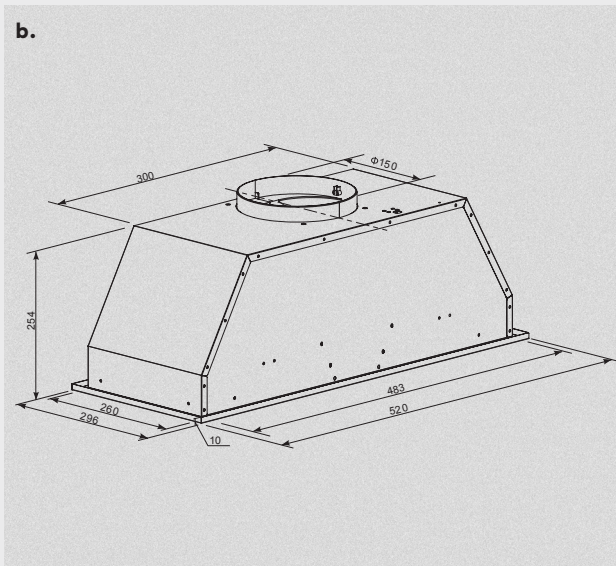

EVERDURE.

RUES512

52cm Stainless Steel Range hood
Undermount

FEATURES

52cm Undermount

This 52cm rangehood is designed to fit in the cupboard above the cooktop. The “undermount” design is perfect when space is an issue, or when you simply want to keep the rangehood out of sight.

Up to 700m³/hr extraction rate

The powerful motor will extract smoke/steam/odours at up to 700m³ per hour, which will suit most kitchen sizes.

5 Layer Aluminium Filter

The 5 layer design ensures the maximum amount of smoke and odours are extracted and the maximum amount of grease is caught within the filter. The filter is dish washable.

SPECIFICATIONS

Finish	Stainless Steel fascia
Speeds	3 Speeds
Control	Slide Toggle Control
Lighting	1 * 2.0W LED light
Voltage/frequency	220-240V/50HZ
Power cord	Includes Power Cord
Noise Level dB	51dB (Low speed) 54dB (Medium speed) 57dB (High Speed)
Ducting	Not included
Product dimensions (mm)	600W*306-450D*175H
Gross weight/Net weight	9.5KG / 8.0KG
Warranty	3 Year domestic warranty Not for commercial use.