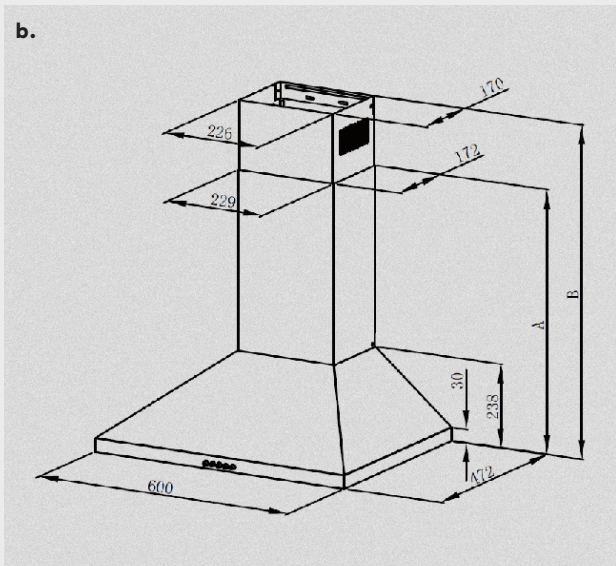

## RBES930LX

90cm Stainless Steel Rangehood  
Flare Canopy design

#### 90cm Width for Larger Cooktops

The 90cm size suits larger cook tops from 75-90cm.