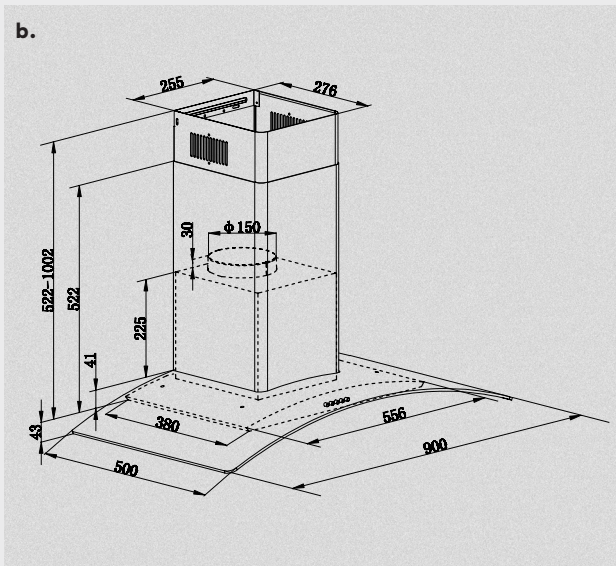

EVERDURE.

RBES907G

90cm Stainless Steel Rangehood
Curved Glass

FEATURES

90cm Curved Glass Canopy

This 90cm Curved Glass canopy rangehood has a modern, contemporary twist that will enhance the look of any kitchen.

Up to 700m³/hr extraction rate

The powerful motor will extract smoke/steam/odours at up to 700m³ per hour, which will suit most kitchen sizes.

2 * 5 Layer Aluminium Filter

The 5 layer design ensures the maximum amount of smoke and odours are extracted and all grease is caught within the filter. The filters are dishwasherable.

2 * 1.5W LED lighting

LED lighting ensures a more natural light, whilst providing a longer lasting bulb.

Ducting Included

This rangehood comes with 2.0m of ducting included in the box. The diameter of this ducting is 150mm.

Ducted or Recirculated

This product can be ducted so the air is exhausted through a vent outside. If no external vent is available there is a recirculating option by way of using charcoal filters in the unit (Charcoal filters are sold separately)

SPECIFICATIONS

Finish	Stainless Steel with Glass
Speeds	3 Speeds
Control	Push Button Control
Lighting	2 * 1.5W LED lights
Voltage/frequency	220-240V/50HZ
Power cord	Includes Power Cord
Noise Level dB	52dB (Low speed) 56dB (Medium speed) 58dB (High Speed)
Ducting	Includes 2.0m ducting 150mm diameter
Product dimensions (mm)	900W*500D*563-1000H
Gross weight/Net weight	23.0KG / 20.5KG
Warranty	3 Year domestic warranty Not for commercial use.