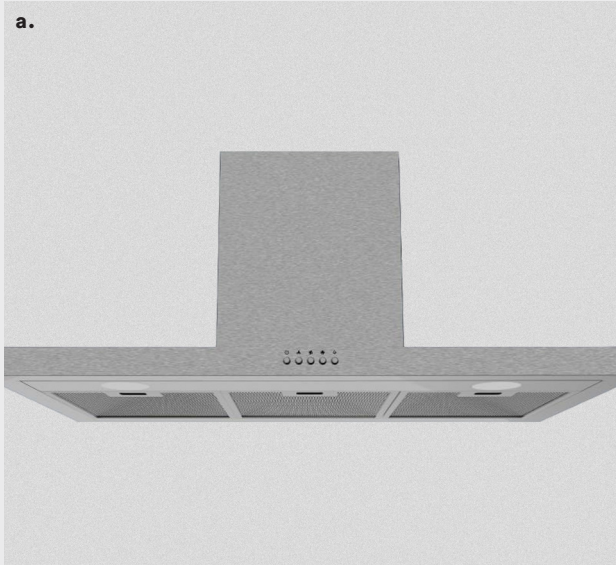

## RBES9060LX

90cm Stainless Steel Rangehood  
Box Canopy design

#### 90cm Box Canopy

This 90cm stainless steel box canopy rangehood comes in a contemporary square “box” shape design, to compliment a modern kitchen.