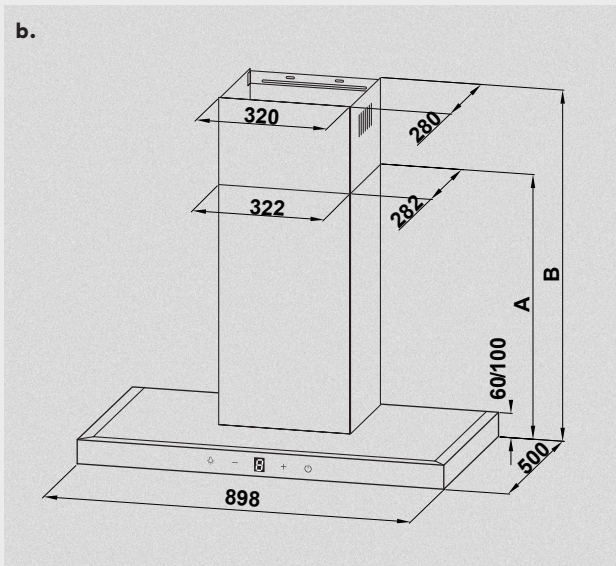

## RBES9060LX

90cm Stainless Steel Rangehood  
Box Canopy design

#### 90cm Box Canopy

This 90cm stainless steel box canopy rangehood comes in a contemporary square “box” shape design, to compliment a modern kitchen.

#### 90cm Width for Larger Cooktops

The 90cm size suits larger cook tops from 75-90cm.