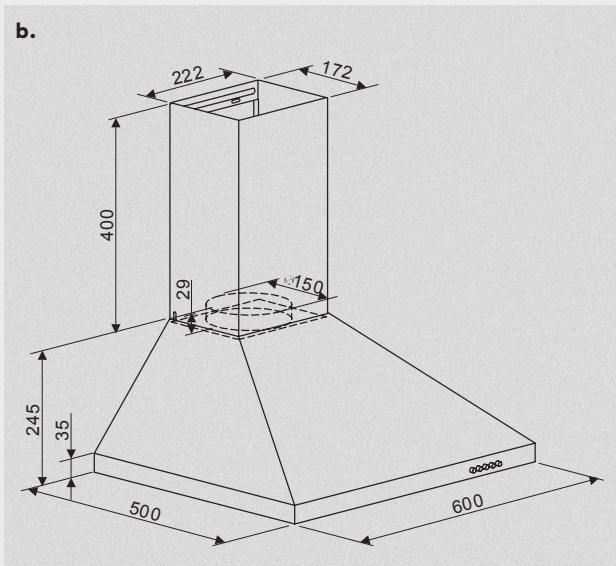

EVERDURE.

RBES632B

60cm Black Rangehood
Flare Canopy design

FEATURES

60cm Flare Canopy in BLACK

This 60cm Black flare canopy rangehood is a traditional design, perfect as a replacement or an upgrade of an older model with the same shape. The black colour is extremely fashionable and adds a touch of style and sophistication to your kitchen.

2 * 3W LED lighting

LED lighting ensures a more natural light, whilst providing a longer lasting bulb.

Ducting Included

This rangehood comes with 2.0m of ducting included in the box. The diameter of this ducting is 150mm.

SPECIFICATIONS

| | |
|--------------------------------|--|
| Finish | Black |
| Speeds | 3 Speeds |
| Control | Push Button Control |
| Lighting | 2 * 3.0W LED lights |
| Voltage/frequency | 220-240V/50HZ |
| Power cord | Includes Power Cord |
| Noise Level dB | 52dB (Low speed) 56dB (Medium speed) 59dB (High Speed) |
| Ducting | Includes 2.0m ducting 150mm diameter |
| Product dimensions (mm) | 598W*500D*430-800H |
| Gross weight/Net weight | 12.5KG / 10.5KG |
| Warranty | 3 Year domestic warranty Not for commercial use |